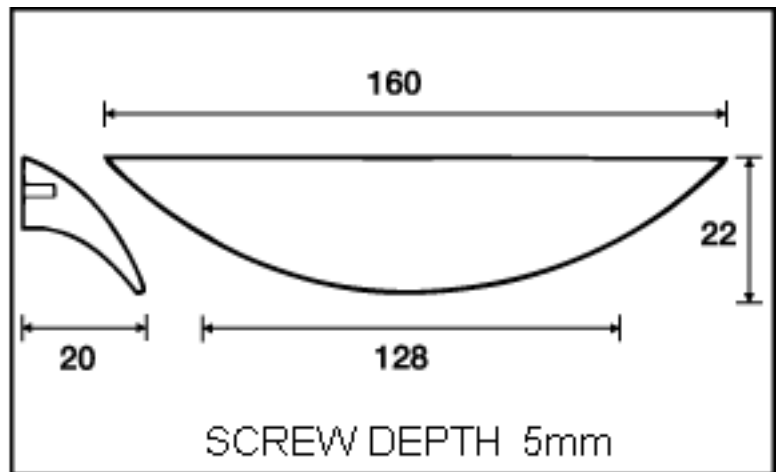

B421 & B422 Die-Cast Shell Handle

Center sizes: 128mm

Colours: Satin Chrome, Brushed Nickel (Matt Finish) and Bright Chrome

Also available in smaller size B421

Kethy Australia
Architectural Accessories
Greg Steele Trading Pty Ltd
Unit 15/ 29-33 Waratah Street
(PO Box 3292)
Kirrawee NSW 2232
Australia