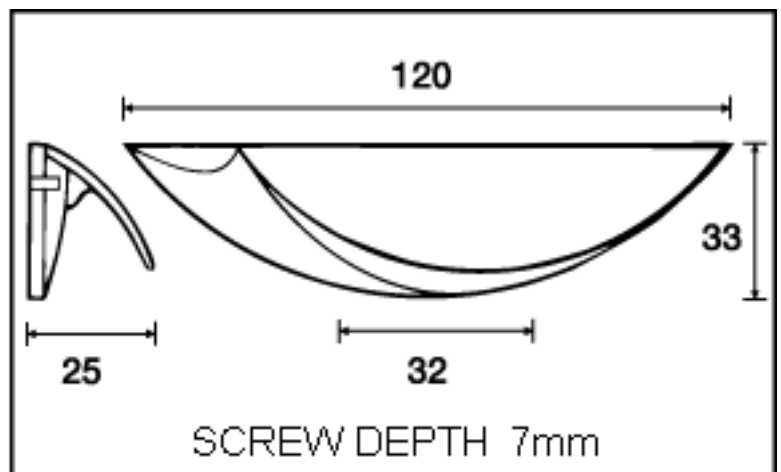

B423 Die-Cast Deluxe Shell  
Handle with Back Plate

Center sizes: 32mm

Colours: Satin Chrome,  
Brushed Nickel (Matt Finish)  
and Bright Chrome

Kethy Australia  
Architectural Accessories  
Greg Steele Trading Pty Ltd  
Unit 15/ 29-33 Waratah Street  
(PO Box 3292)  
Kirrawee NSW 2232  
Australia