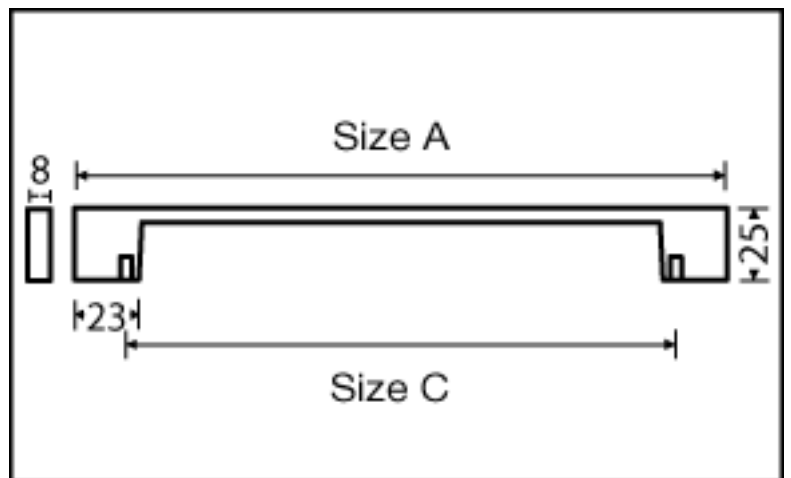

B787 Die-cast Zinc Skinny Handle.

Colours: Bright Chrome, Brushed Nickel and Satin Chrome

Sizes: (mm)

size A = overall

size C = centre to centre

B787	Size A	Size C
	132	96
	164	128
	196	160
	228	192
	356	320