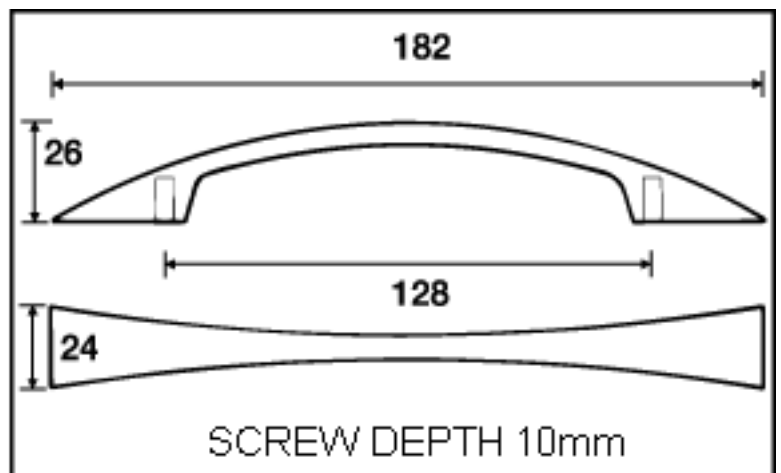

B864 Die-Cast Zinc Bowtie Handle

Center sizes: 128mm

Colours: Brushed Nickel,
Bright Chrome and Satin
Chrome

Kethy Australia
Architectural Accessories
Greg Steele Trading Pty Ltd
Unit 15/ 29-33 Waratah Street
(PO Box 3292)
Kirrawee NSW 2232
Australia