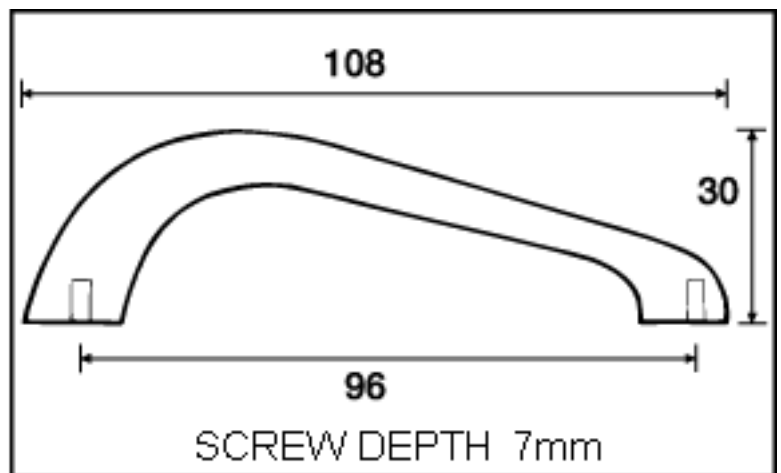

BH3011 Solid Brass Handle
Size: 96mm C to C

Colours: Polished Brass, Bright
Chrome and Brushed Nickel

Kethy Australia
Architectural Accessories
Greg Steele Trading Pty Ltd
Unit 15/ 29-33 Waratah Street
(PO Box 3292)
Kirrawee NSW 2232
Australia