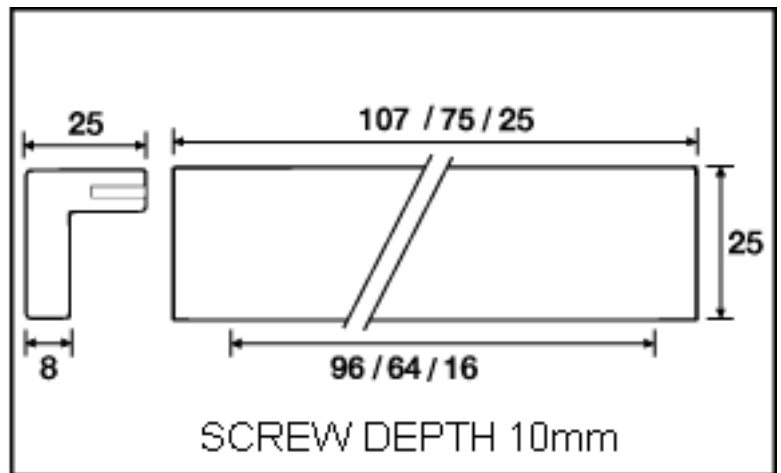

BH550 Solid Brass Hook  
Handle  
Center sizes: 16, 64, 96mm  
Colours: Warm Alu-colour and  
Bright Chrome

Kethy Australia  
Architectural Accessories  
Greg Steele Trading Pty Ltd  
Unit 15/ 29-33 Waratah Street  
(PO Box 3292)  
Kirrawee NSW 2232  
Australia