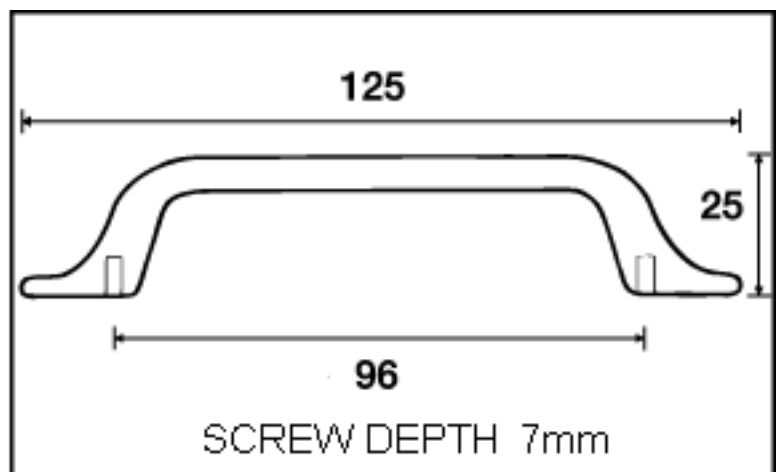

BH3012 Solid Brass Handle
Size: 96mm C to C

Colours: Polished Brass, Bright
Chrome and Brushed Nickel

Kethy Australia
Architectural Accessories
Greg Steele Trading Pty Ltd
Unit 15/ 29-33 Waratah Street
(PO Box 3292)
Kirrawee NSW 2232
Australia