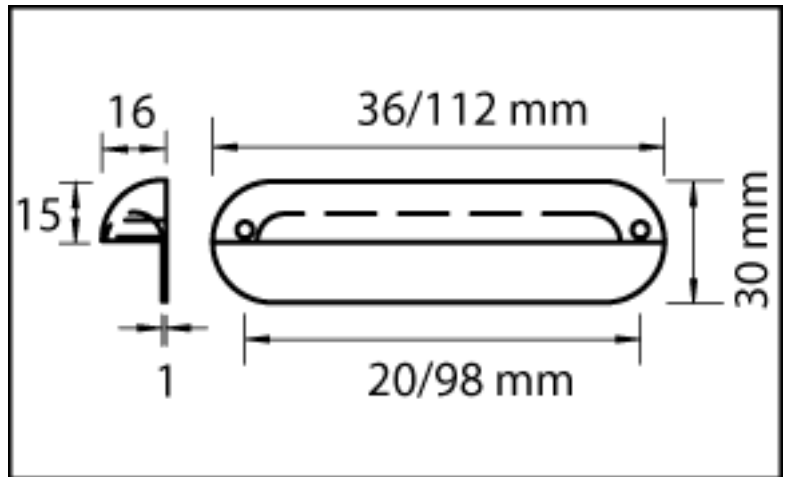

www.kethy.com

D353 Die-Cast Zinc Pillar Box
Handle
Center sizes: 20 and 96mm

Colours: Brushed Nickel, Bright
Chrome and Satin Chrome

Kethy
AUSTRALIA®

Kethy Australia
Architectural Accessories
Greg Steele Trading Pty Ltd
Unit 15/ 29-33 Waratah Street
(PO Box 3292)
Kirrawee NSW 2232
Australia