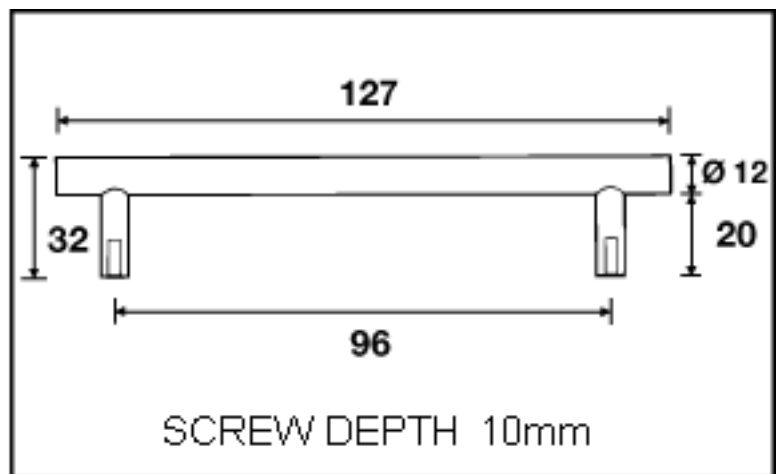

F134 Anodised Aluminium
Handle
Size: 96mm C to C

Colours: Silver, Satin, Inox and
Gunmetal

Also available in custom made
sizes. See Custom Made sec-
tion for details

Kethy
AUSTRALIA®

Kethy Australia
Architectural Accessories
Greg Steele Trading Pty Ltd
Unit 15/ 29-33 Waratah Street
(PO Box 3292)
Kirrawee NSW 2232
Australia