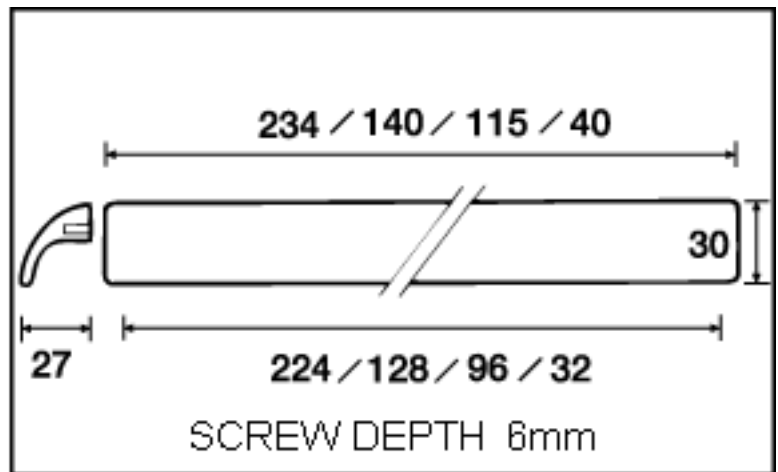

F689 Anodised Aluminium
Drop Handle
Center sizes: 32, 96, 128,
224mm

Colour: Matt Aluminium

Kethy Australia
Architectural Accessories
Greg Steele Trading Pty Ltd
Unit 15/ 29-33 Waratah Street
(PO Box 3292)
Kirrawee NSW 2232
Australia