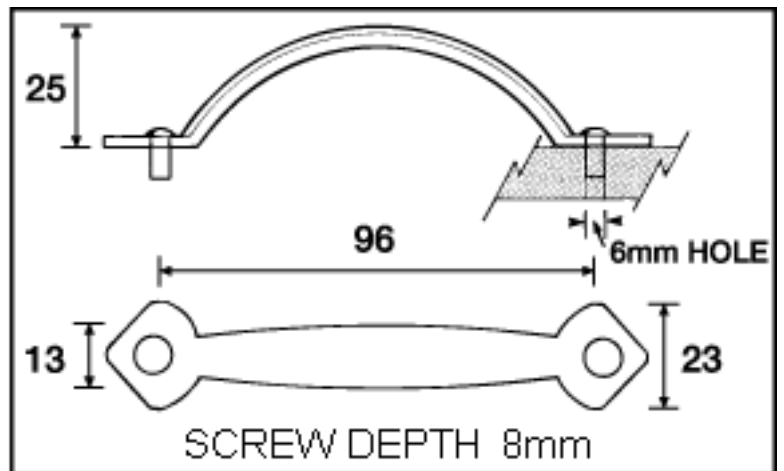

L50 Nordic Iron Handle  
Size: 96mm C to C

Colour: Antique Black

Kethy Australia  
Architectural Accessories  
Greg Steele Trading Pty Ltd  
Unit 15/ 29-33 Waratah Street  
(PO Box 3292)  
Kirrawee NSW 2232  
Australia