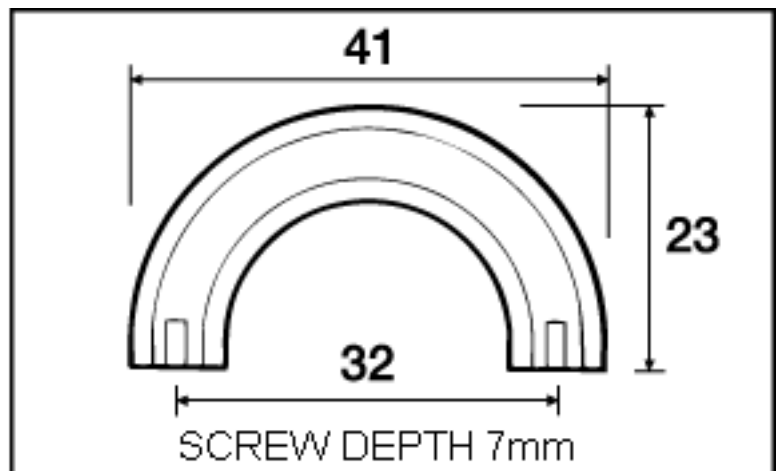

B230 Die-Cast Zinc C Handle
Center sizes: 32mm

Colours: Satin Chrome, Bright
Chrome and Black

Kethy Australia
Architectural Accessories
Greg Steele Trading Pty Ltd
Unit 15/ 29-33 Waratah Street
(PO Box 3292)
Kirrawee NSW 2232
Australia