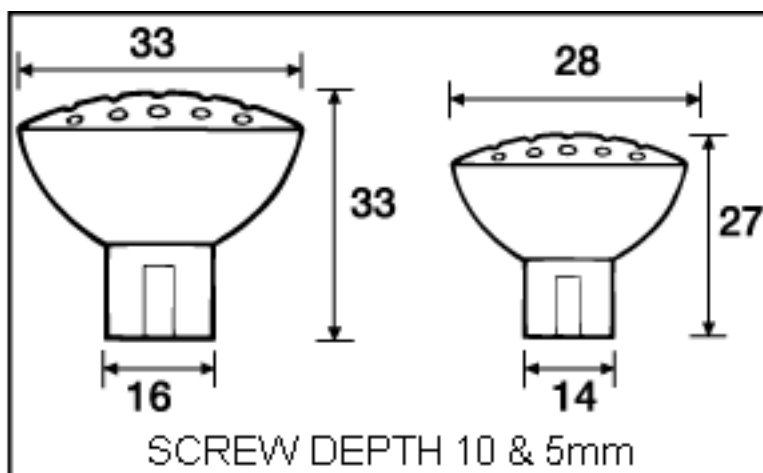

DK3328 and DK3333 Die-Cast  
Zinc Knob  
Sizes: 28 and 33mm

Colours: Alu-colour and Brushed  
Nickel

Kethy Australia  
Architectural Accessories  
Greg Steele Trading Pty Ltd  
Unit 15/ 29-33 Waratah Street  
(PO Box 3292)  
Kirrawee NSW 2232  
Australia