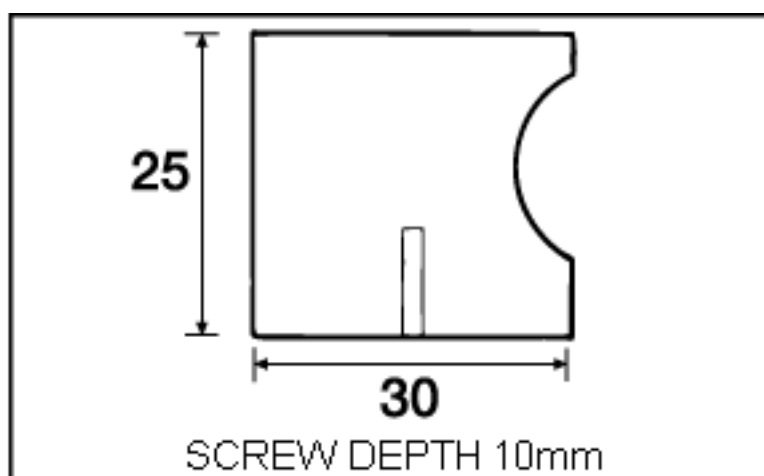

F402/30 Anodised Aluminium
Cylinder Knob
Size: 30mm

Colours: Satin, Gunmetal, and
Silver

Kethy Australia
Architectural Accessories
Greg Steele Trading Pty Ltd
Unit 15/ 29-33 Waratah Street
(PO Box 3292)
Kirrawee NSW 2232
Australia