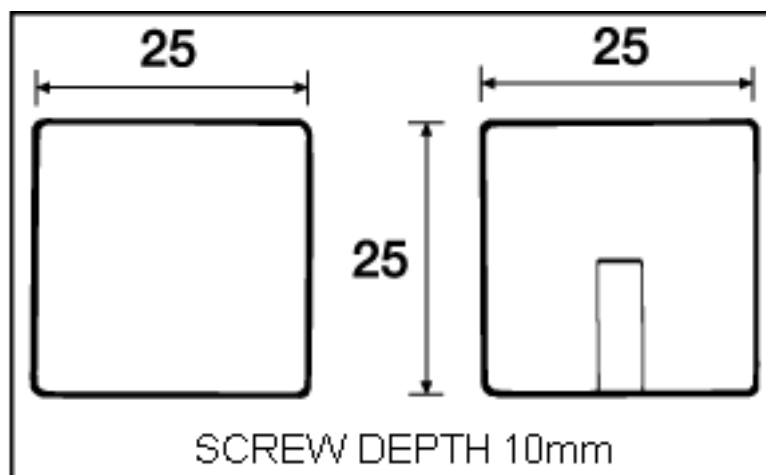

F406 Anodised Aluminium
Cube Knob
Size: 25mm

Colours: Matt-Aluminium and
Black Gloss

Kethy Australia
Architectural Accessories
Greg Steele Trading Pty Ltd
Unit 15/ 29-33 Waratah Street
(PO Box 3292)
Kirrawee NSW 2232
Australia