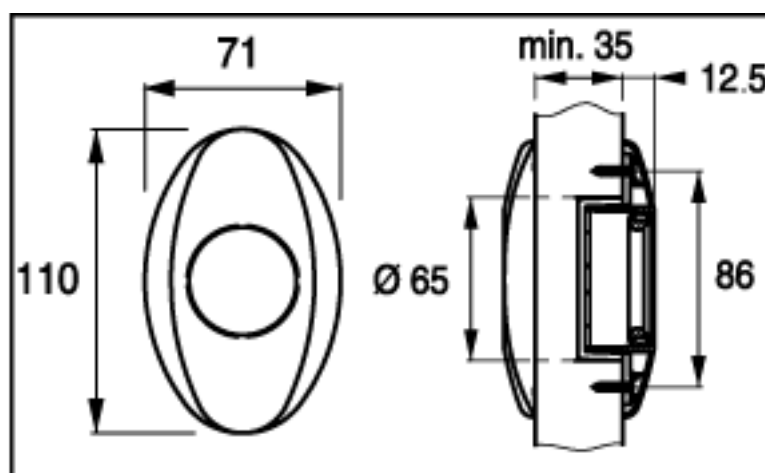

V800 Nylon Bi-Fold and Sliding
Door Pull
Solid Centre 65 mm Ø

Colours: Bright Chrome, Satin
Chrome and Gold Bright

Kethy
AUSTRALIA®

Kethy Australia
Architectural Accessories
Greg Steele Trading Pty Ltd
Unit 15/ 29-33 Waratah Street
(PO Box 3292)
Kirrawee NSW 2232
Australia