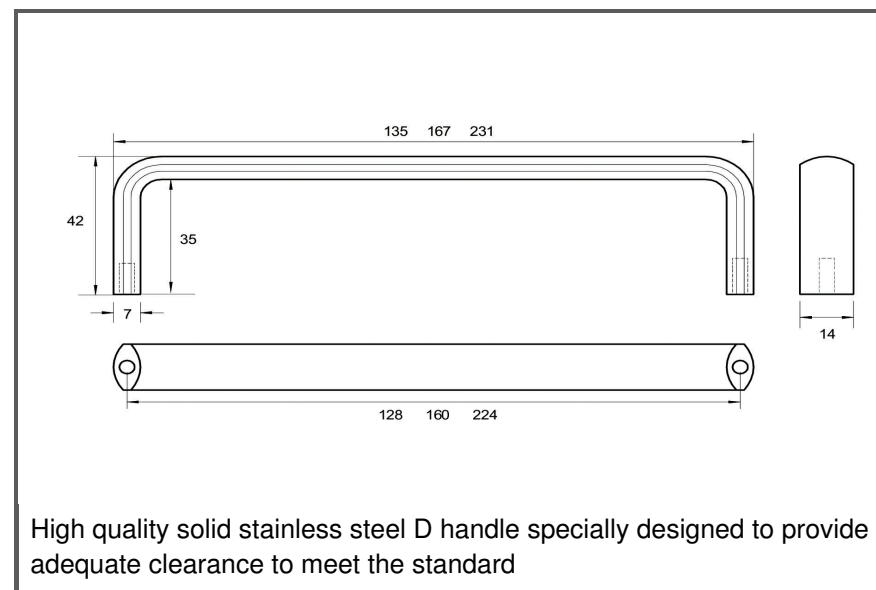

Sydney Head Office Phone: (02) 9542 4991
 Sydney Head Office Fax: (02) 9542 4662
 Brisbane 0400 494 368
 Melbourne 0409 578 885
 Auckland: 021 964 600
 Email: sales@kethy.com

Material:	Solid stainless steel bar		
Article Number:	AH333 / reference C / colour		
A	C	P	W
135	128	42	14
167	160	42	14
231	224	42	14
Colours available:	Satin Stainless (SS)		