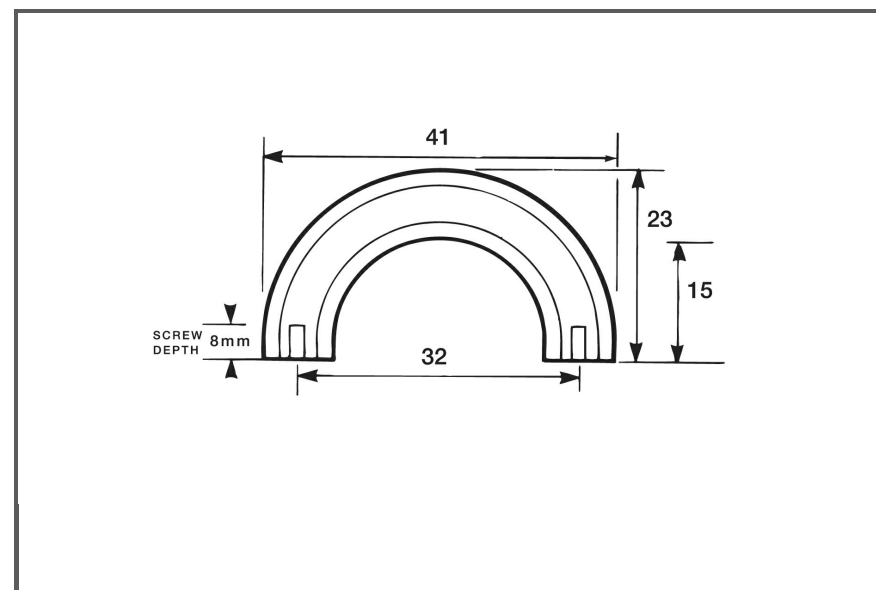

Sydney Head Office Phone: (02) 9542 4991
 Sydney Head Office Fax: (02) 9542 4662
 Brisbane 0400 494 368
 Melbourne 0409 578 885
 Auckland: 021 964 600
 Email: sales@kethy.com

Material:	Die-cast Zinc		
Article Number:	B230 / reference C / colour		
			
A	C	P	W
41	32	23	9
Colours available:	Black Gloss (BK) Polished Chrome (PC) Satin Chrome (SCP)		