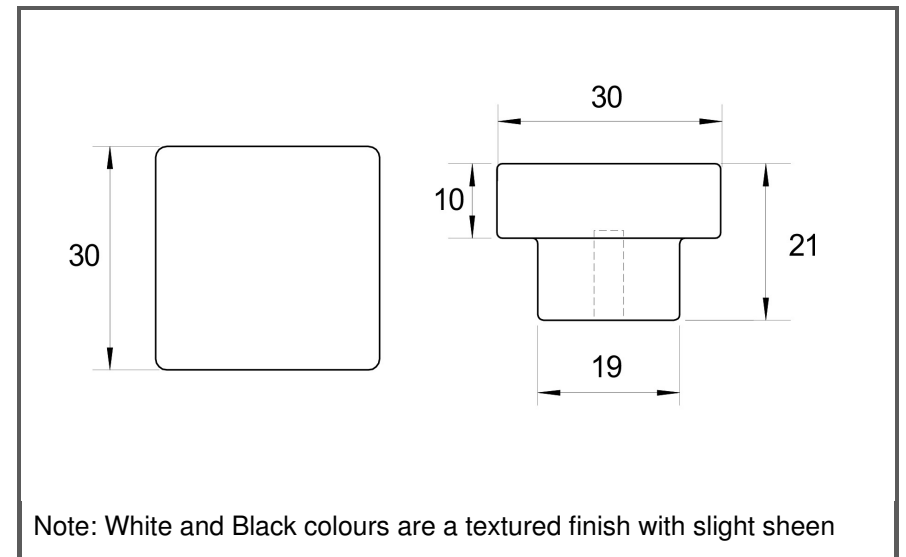

Sydney Head Office Phone: (02) 9542 4991  
 Sydney Head Office Fax: (02) 9542 4662  
 Brisbane 0400 494 368  
 Melbourne 0409 578 885  
 Auckland: 021 964 600  
 Email: sales@kethy.com

Material:	Die-cast Zinc		
Article Number:	B285/ reference A / colour		
<b>A</b>	<b>C</b>	<b>P</b>	<b>W</b>
30	N/A	21	30
Colours available:	Super White (SWT) Titanium (TT) Black Structured (BLS)		