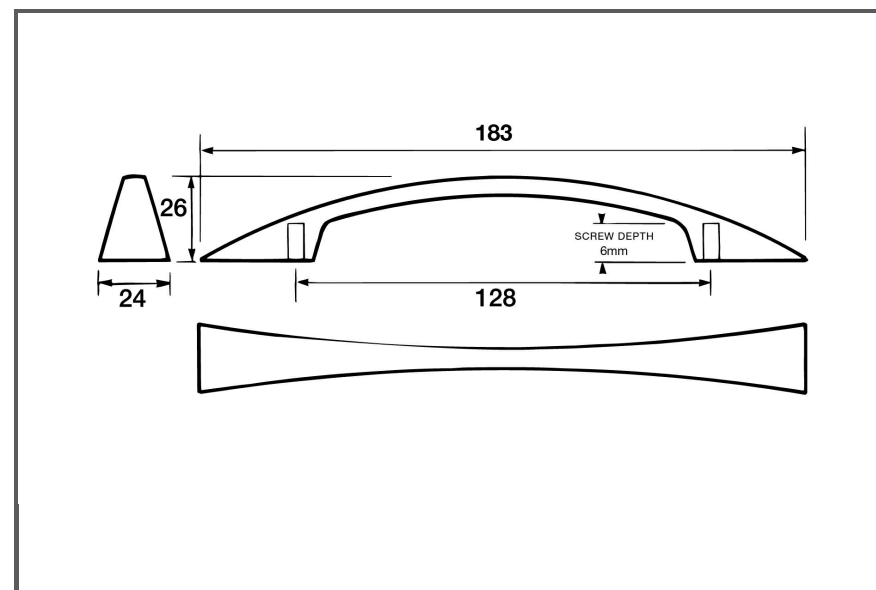

Sydney Head Office Phone: (02) 9542 4991
 Sydney Head Office Fax: (02) 9542 4662
 Brisbane 0400 494 368
 Melbourne 0409 578 885
 Auckland: 021 964 600
 Email: sales@kethy.com

Material:	Die-cast Zinc		
Article Number:	B864/ reference C / colour		
A	C	P	W
183	128	26	24
Colours available:	Brushed Nickel (BRN) Satin Chrome (SCP)		