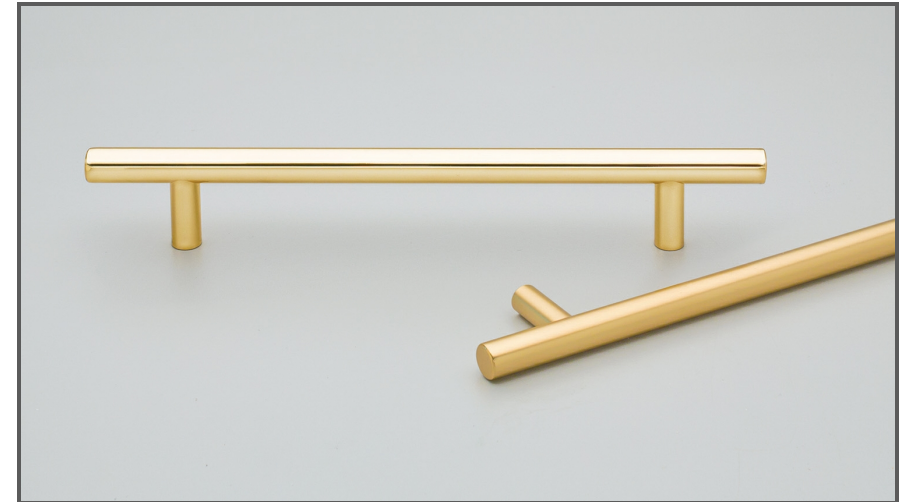

Sydney Head Office Phone: (02) 9542 4991  
 Sydney Head Office Fax: (02) 9542 4662  
 Brisbane 0400 494 368  
 Melbourne 0409 578 885  
 Auckland: 021 964 600  
 Email: sales@kethy.com

Material:	Solid brass		
Article Number:	BH157 / reference C / colour		
<b>A</b>	<b>C</b>	<b>P</b>	<b>W</b>
192	128	35	12
224	160	35	12
352	288	35	12
Colours available:	Polished Brass Gloss Lacquer (GLOSS) Polished Brass Matt Lacquer (MATT)		