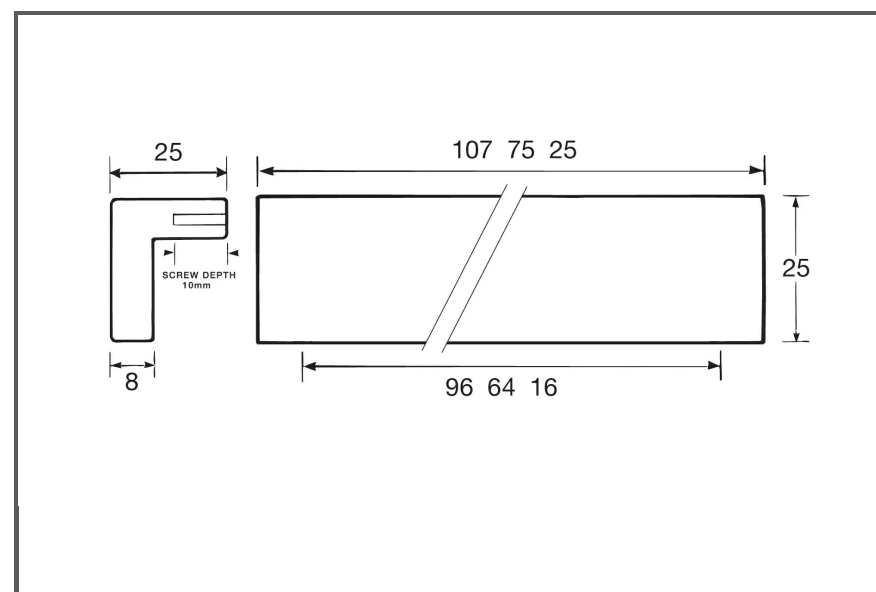

Sydney Head Office Phone: (02) 9542 4991  
 Sydney Head Office Fax: (02) 9542 4662  
 Brisbane 0400 494 368  
 Melbourne 0409 578 885  
 Auckland: 021 964 600  
 Email: sales@kethy.com

Material:	Solid Brass		
Article Number:	BH550 / reference C / colour		
<b>A</b>	<b>C</b>	<b>P</b>	<b>W</b>
25	16	25	25
75	64	25	25
107	96	25	25
Colours available:	Polished Chrome (PC) Stainless Effect (SE) Warm Alucolour (WA)		