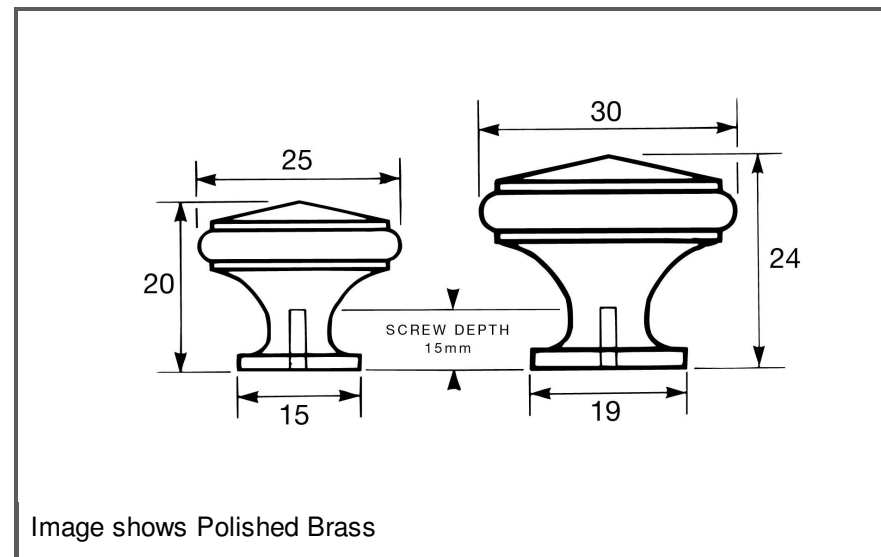

Material:	Solid Brass		
Article Number:	BK31 reference A / colour		
A	C	P	W
25	0	20	25
30	0	24	30
Colours available:	Polished Brass (PB) not available in 25mm Polished Chrome (PC) Satin Chrome (SCP)		