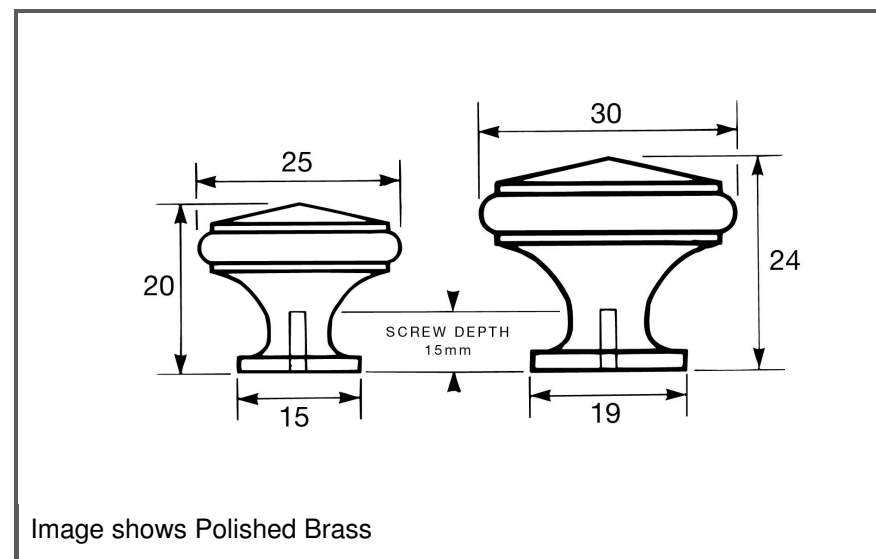

|                    |   |          |          |
|--------------------|---|----------|----------|
| Material:          | Solid Brass   |          |          |
| Article Number:    | BK31 reference A / colour   |          |          |
|                    |   |          |          |
| <b>A</b>           | <b>C</b>  | <b>P</b> | <b>W</b> |
| 25                 | 0   | 20       | 25       |
| 30                 | 0   | 24       | 30       |
|                    |   |          |          |
|                    |   |          |          |
|                    |   |          |          |
|                    |   |          |          |
| Colours available: | Polished Brass (PB) not available in 25mm<br>Polished Chrome (PC)<br>Satin Chrome (SCP) |          |          |