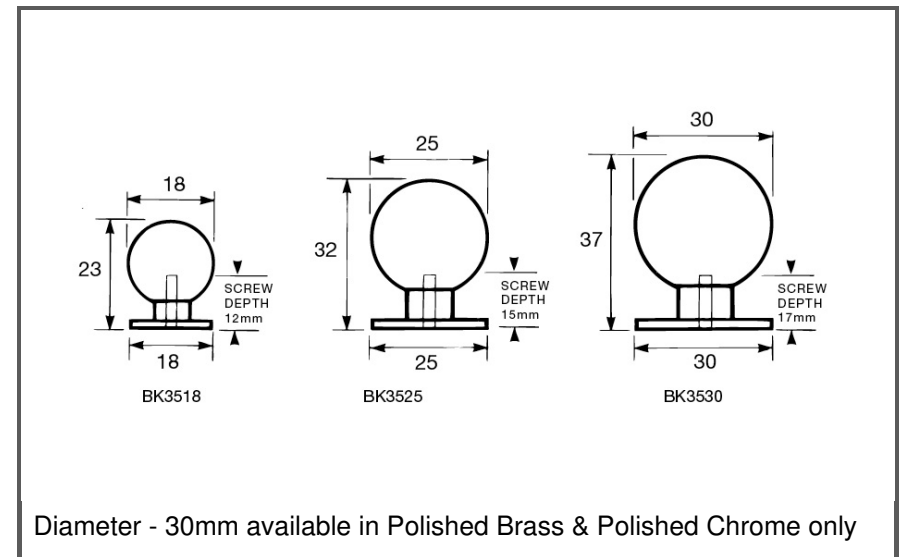

Material:	Solid Brass		
Article Number:	BK35 reference A / colour		
			
A	C	P	W
25	0	32	25
30	0	37	30
Colours available:	Brushed Nickel (BRN) Polished Brass (PB) Polished Chrome (PC) Satin Chrome (SCP)		