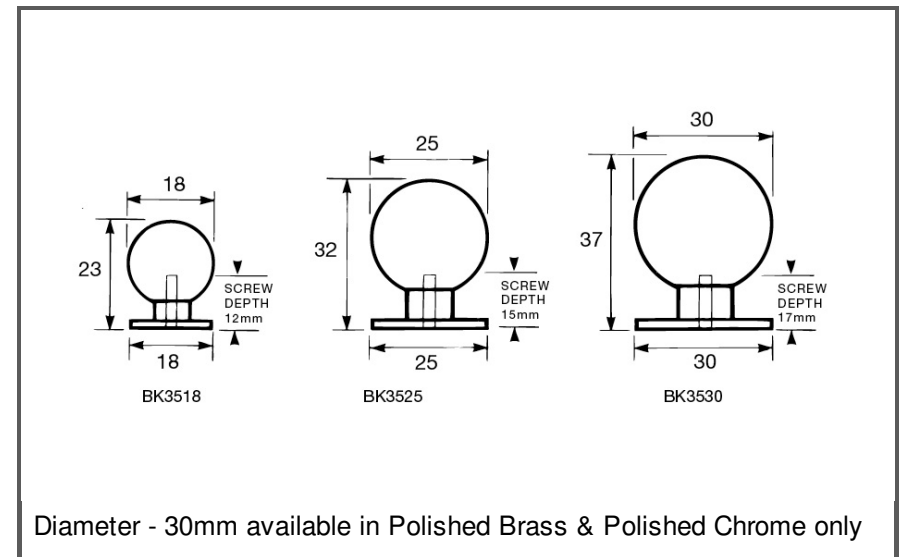

# BK35 BULB

Sydney Head Office Phone: (02) 9542 4991  
 Sydney Head Office Fax: (02) 9542 4662  
 Brisbane 0400 494 368  
 Melbourne 0409 578 885  
 Auckland: 021 964 600  
 Email: sales@kethy.com

Material:	Solid Brass		
Article Number:	BK35 reference A / colour		
<b>A</b>	<b>C</b>	<b>P</b>	<b>W</b>
25	0	32	25
30	0	37	30
Colours available:	Brushed Nickel (BRN) Polished Brass (PB) Polished Chrome (PC) Satin Chrome (SCP)		