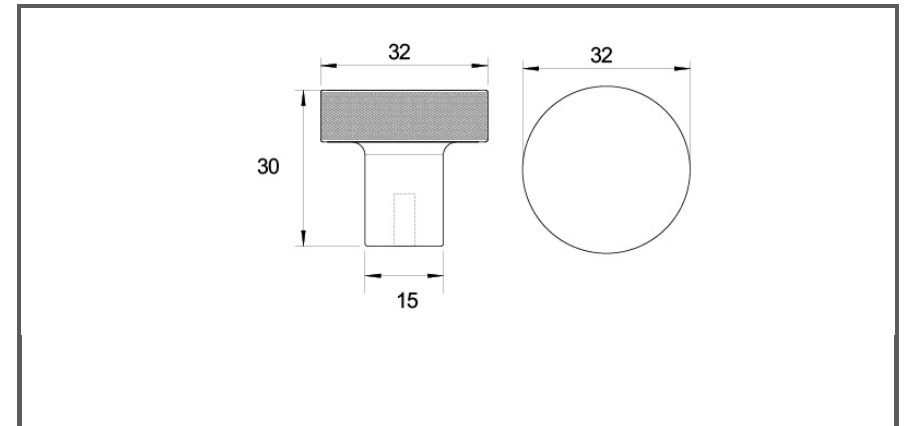

Sydney Head Office Phone: (02) 9542 4991
 Sydney Head Office Fax: (02) 9542 4662
 Brisbane 0400 494 368
 Melbourne 0409 578 885
 Auckland: 021 964 600
 Email: sales@kethy.com

| | | | |
|--------------------|------------------------------------------------------------------------------------------|----------|----------|
| Material: | Solid Brass | | |
| Article Number: | BK4732/ reference A / colour | | |
| | | | |
| A | C | P | W |
| 32 | N/A | 30 | 32 |
| | | | |
| | | | |
| | | | |
| | | | |
| | | | |
| Colours available: | Polished Brass Gloss Lacquer (GLOSS) Polished Brass Matt Lacquer (MATT) Black (BK) | | |