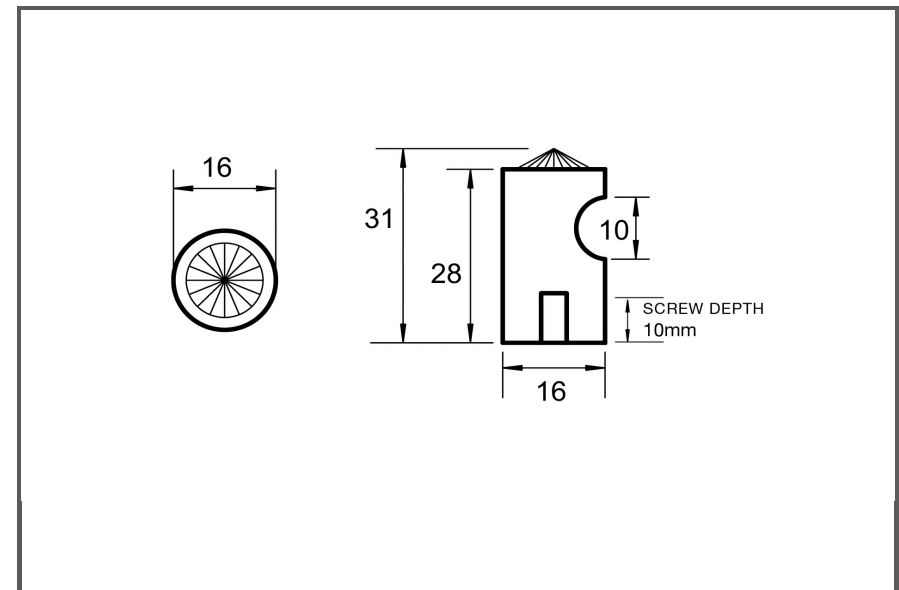

Sydney Head Office Phone: (02) 9542 4991
 Sydney Head Office Fax: (02) 9542 4662
 Brisbane 0400 494 368
 Melbourne 0409 578 885
 Auckland: 021 964 600
 Email: sales@kethy.com

Material:	Die-cast Zinc with Crystal Glass insert		
Article Number:	BL1200 / colour		
A	C	P	W
16	0	31	16
Colours available:	Gold Bright (GB) Polished Chrome (PC) Satin Chrome (SAT)		