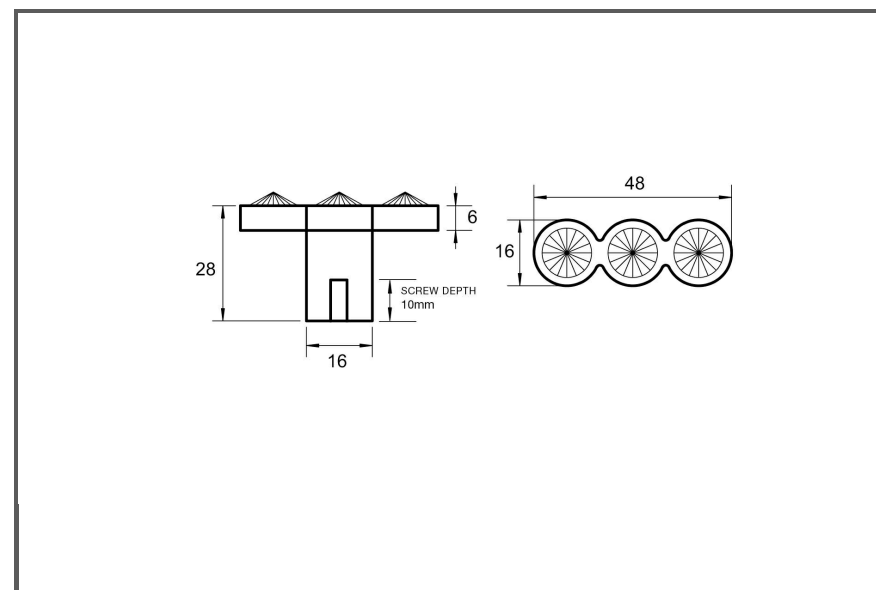

Sydney Head Office Phone: (02) 9542 4991
 Sydney Head Office Fax: (02) 9542 4662
 Brisbane 0400 494 368
 Melbourne 0409 578 885
 Auckland: 021 964 600
 Email: sales@kethy.com

Material:	Die-cast Zinc with Crystal Glass insert		
Article Number:	BL1201 / colour		
A	C	P	W
48	0	31	16
Colours available:	Polished Chrome (PC) Satin Chrome (SAT)		