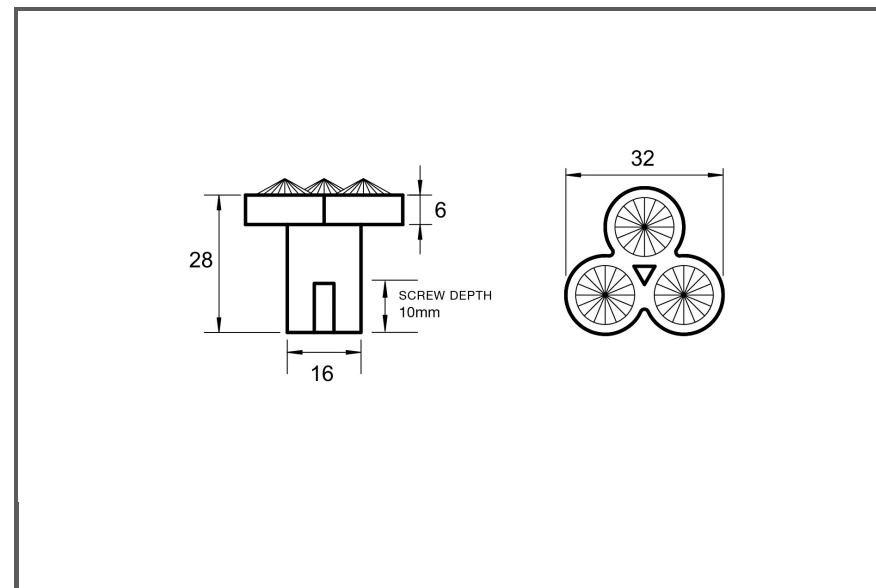

Sydney Head Office Phone: (02) 9542 4991
 Sydney Head Office Fax: (02) 9542 4662
 Brisbane 0400 494 368
 Melbourne 0409 578 885
 Auckland: 021 964 600
 Email: sales@kethy.com

Material:	Die-cast Zinc with Crystal Glass insert		
Article Number:	BL1202 / colour		
A	C	P	W
32	0	31	32
Colours available:	Polished Chrome (PC) Satin Chrome (SAT)		