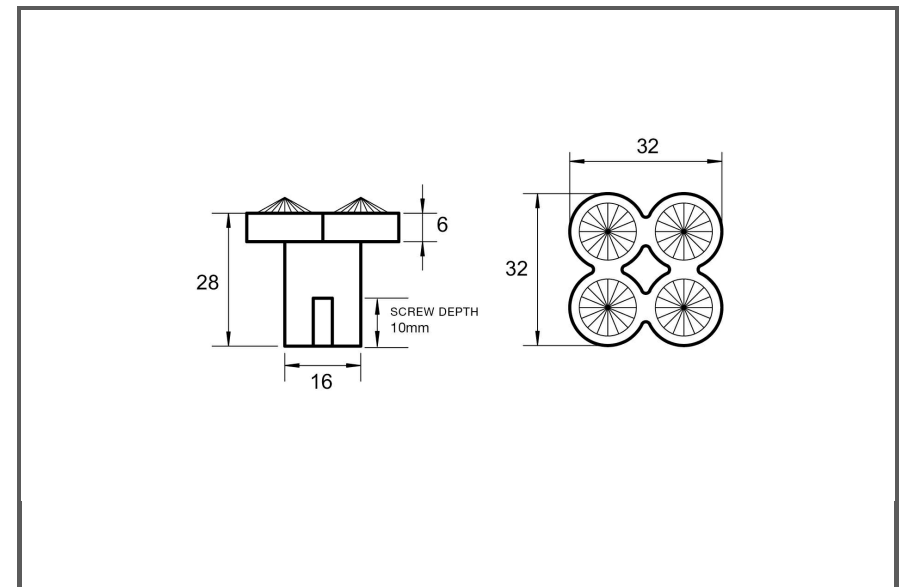

Sydney Head Office Phone: (02) 9542 4991
 Sydney Head Office Fax: (02) 9542 4662
 Brisbane 0400 494 368
 Melbourne 0409 578 885
 Auckland: 021 964 600
 Email: sales@kethy.com

Material:	Die-cast Zinc with Crystal Glass insert		
Article Number:	BL1203 / colour		
A	C	P	W
32	0	31	32
Colours available:	Polished Chrome (PC) Satin Chrome (SAT)		