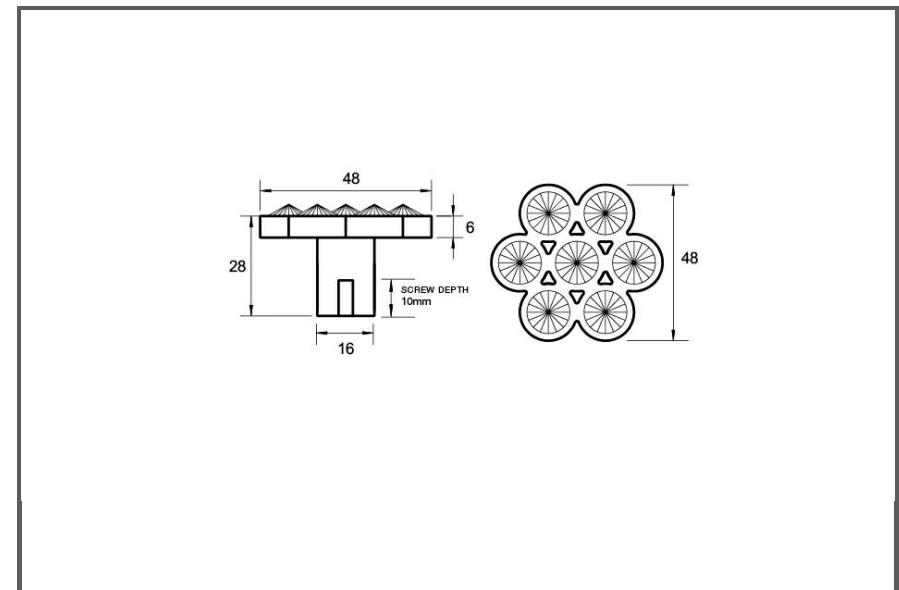

Sydney Head Office Phone: (02) 9542 4991
 Sydney Head Office Fax: (02) 9542 4662
 Brisbane 0400 494 368
 Melbourne 0409 578 885
 Auckland: 021 964 600
 Email: sales@kethy.com

Material:	Die-cast Zinc with Crystal Glass insert		
Article Number:	BL1204 / colour		
A	C	P	W
48	0	31	48
Colours available:	Polished Chrome (PC) Satin Chrome (SAT)		