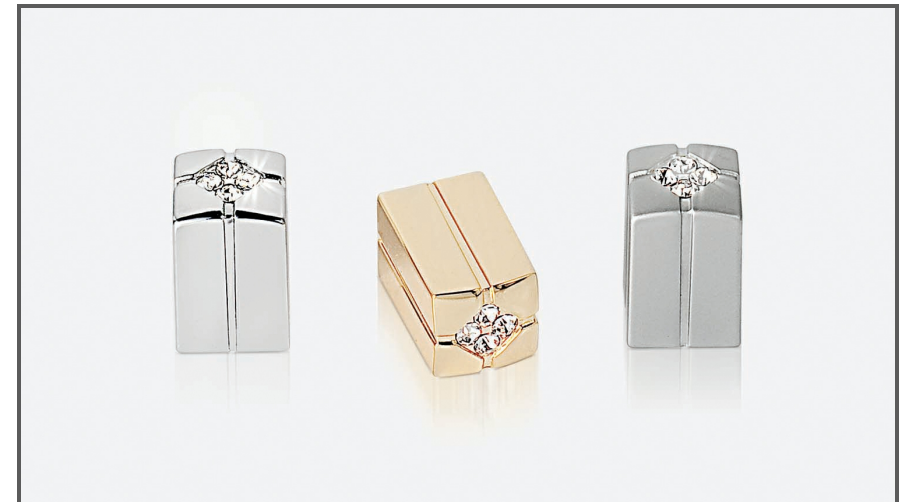

Sydney Head Office Phone: (02) 9542 4991
 Sydney Head Office Fax: (02) 9542 4662
 Brisbane 0400 494 368
 Melbourne 0409 578 885
 Auckland: 021 964 600
 Email: sales@kethy.com

Material:	Die-cast Zinc with Crystal Glass insert		
Article Number:	BL1300 / colour		
A	C	P	W
13.5	0	21.5	13.5
Colours available:	Gold Bright (GB) Polished Chrome (PC) Satin Chrome (SAT)		