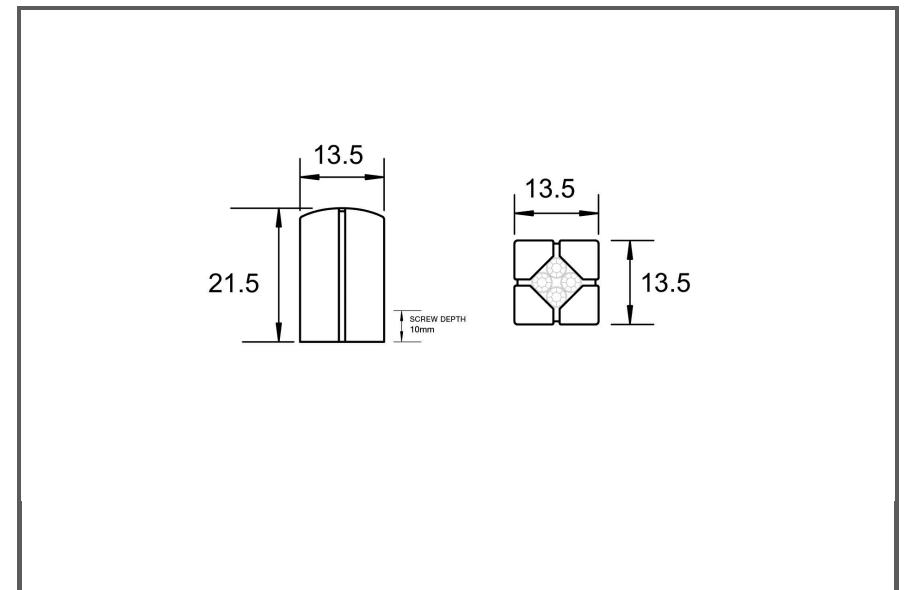

Sydney Head Office Phone: (02) 9542 4991
 Sydney Head Office Fax: (02) 9542 4662
 Brisbane 0400 494 368
 Melbourne 0409 578 885
 Auckland: 021 964 600
 Email: sales@kethy.com

Material:	Die-cast Zinc with Crystal Glass insert		
Article Number:	BL1300 / colour		
A	C	P	W
13.5	0	21.5	13.5
Colours available:	Gold Bright (GB) Polished Chrome (PC) Satin Chrome (SAT)		