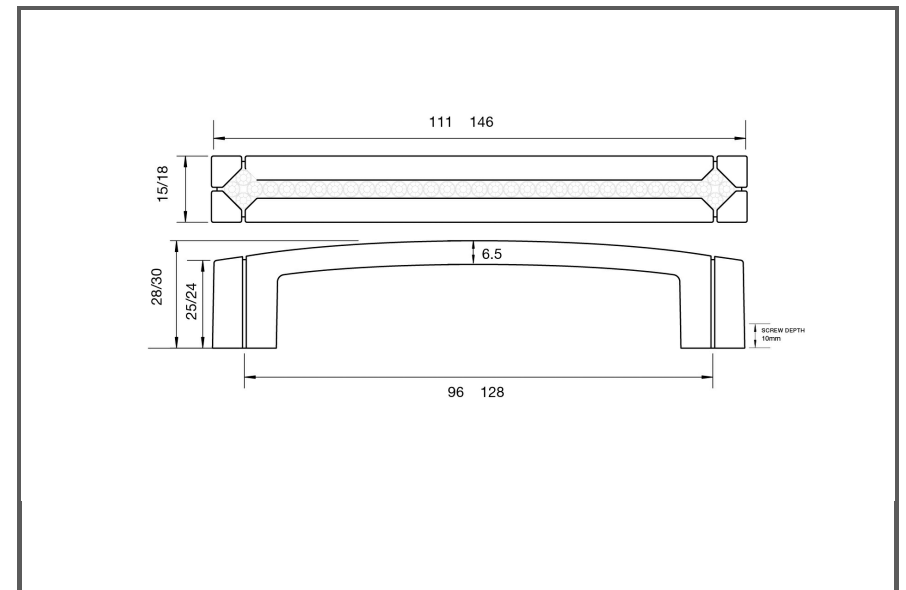

Sydney Head Office Phone: (02) 9542 4991
 Sydney Head Office Fax: (02) 9542 4662
 Brisbane 0400 494 368
 Melbourne 0409 578 885
 Auckland: 021 964 600
 Email: sales@kethy.com

Material:	Die-cast Zinc with Crystal Glass insert		
Article Number:	BL1301 / reference C /colour		
A	C	P	W
111	96	28	15
146	128	30	18
Colours available:	Polished Chrome (PC) Satin Chrome (SAT)		