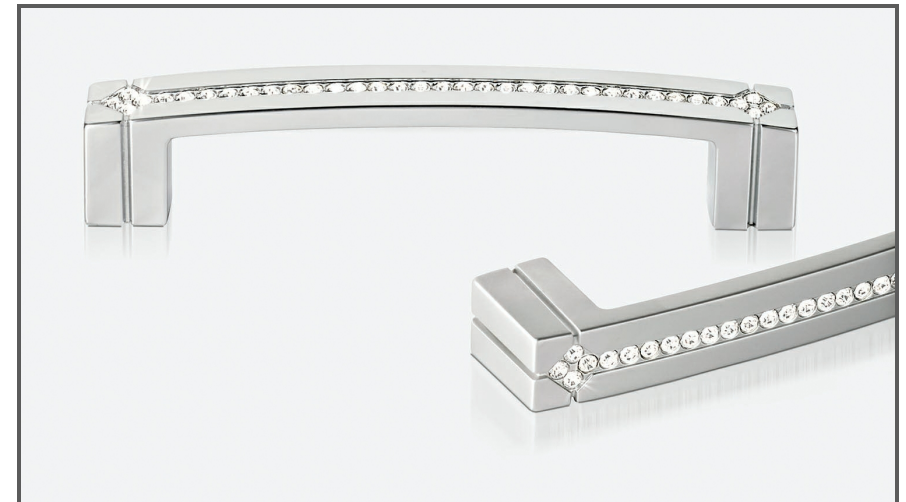

Sydney Head Office Phone: (02) 9542 4991
 Sydney Head Office Fax: (02) 9542 4662
 Brisbane 0400 494 368
 Melbourne 0409 578 885
 Auckland: 021 964 600
 Email: sales@kethy.com

Material:	Die-cast Zinc with Crystal Glass insert		
Article Number:	BL1301 / reference C /colour		
A	C	P	W
111	96	28	15
146	128	30	18
Colours available:	Polished Chrome (PC) Satin Chrome (SAT)		