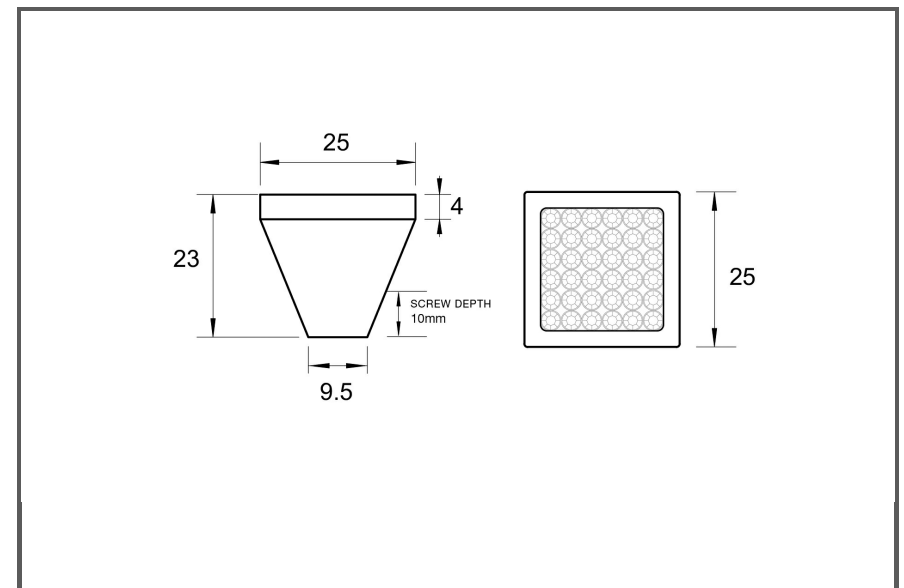

Sydney Head Office Phone: (02) 9542 4991
 Sydney Head Office Fax: (02) 9542 4662
 Brisbane 0400 494 368
 Melbourne 0409 578 885
 Auckland: 021 964 600
 Email: sales@kethy.com

Material:	Die-cast Zinc with Crystal Glass insert		
Article Number:	BL2505 / colour		
A	C	P	W
25	0	23	25
Colours available:	Gold Bright (GB) Polished Chrome (PC)		