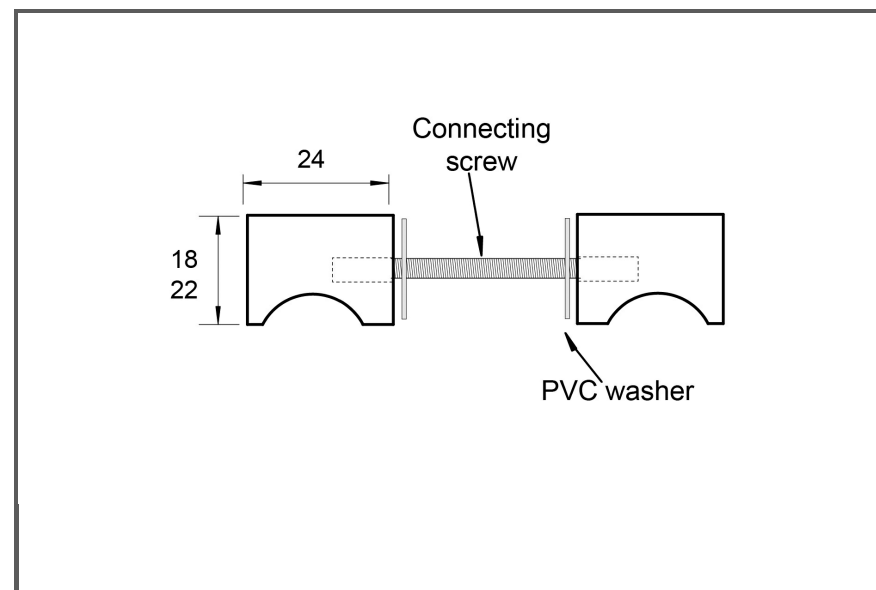

Sydney Head Office Phone: (02) 9542 4991  
 Sydney Head Office Fax: (02) 9542 4662  
 Brisbane 0400 494 368  
 Melbourne 0409 578 885  
 Auckland: 021 964 600  
 Email: sales@kethy.com

Material:	Solid Stainless Steel		
Article Number:	BR310 / reference A /colour		
<b>A</b>	<b>C</b>	<b>P</b>	<b>W</b>
18	0	24	18
22	0	24	22
Colours available:	Polished Stainless (PS) Satin Stainless (SS)		