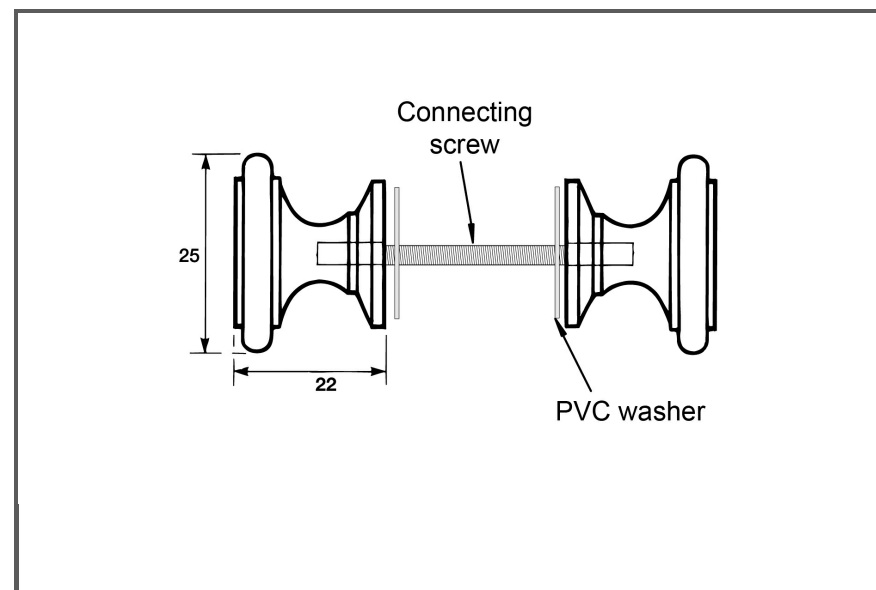

Sydney Head Office Phone: (02) 9542 4991
 Sydney Head Office Fax: (02) 9542 4662
 Brisbane 0400 494 368
 Melbourne 0409 578 885
 Auckland: 021 964 600
 Email: sales@kethy.com

Material:	Plated Brass		
Article Number:	BR4125-PC		
A	C	P	W
25	0	22	25
Colours available:	Polished Chrome (PC)		