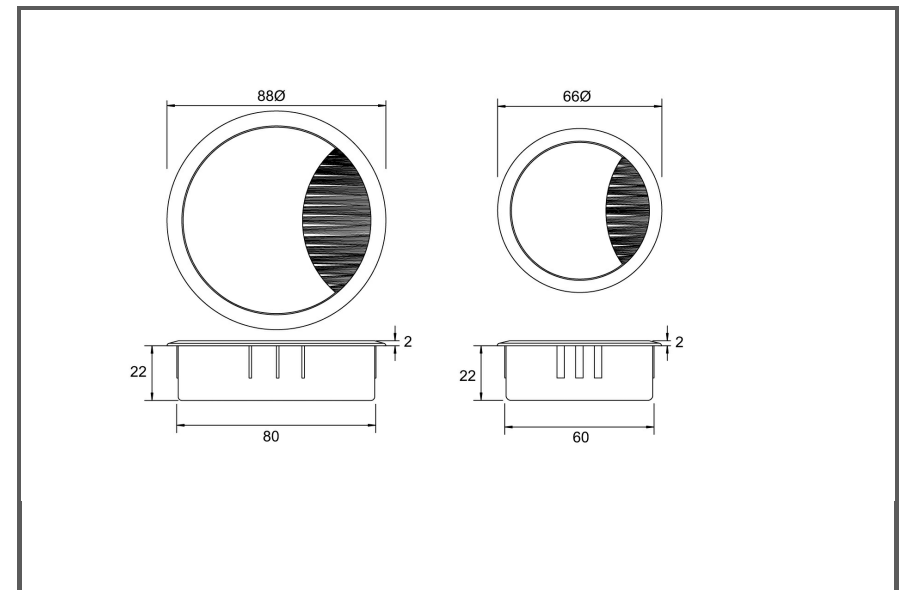

Sydney Head Office Phone: (02) 9542 4991
 Sydney Head Office Fax: (02) 9542 4662
 Brisbane 0400 494 368
 Melbourne 0409 578 885
 Auckland: 021 964 600
 Email: sales@kethy.com

Material:	Die-cast Zinc		
Article Number:	CO8233 / Hole dia / colour		
A	C	P	W
68	60	2	22
88	80	2	22
Colours available:			
Brushed Nickel (BRN) Polished Chrome (PC) Satin Chrome (SCP)			