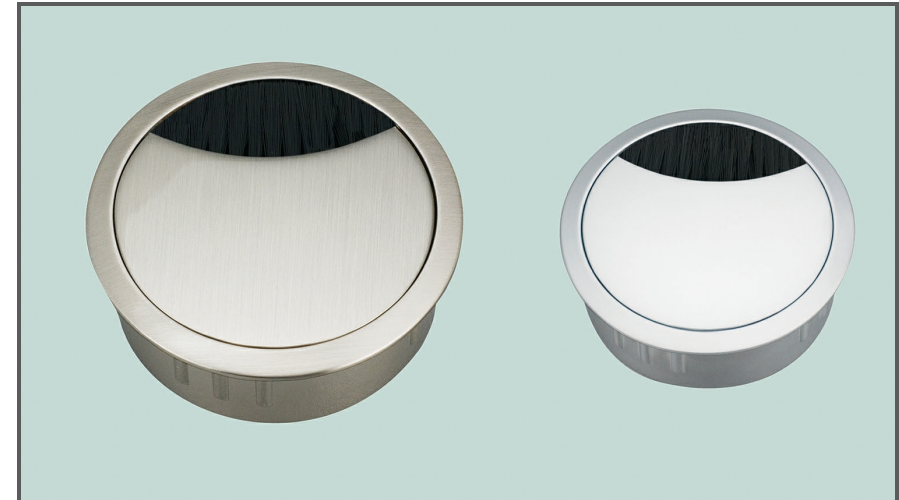

Sydney Head Office Phone: (02) 9542 4991
 Sydney Head Office Fax: (02) 9542 4662
 Brisbane 0400 494 368
 Melbourne 0409 578 885
 Auckland: 021 964 600
 Email: sales@kethy.com

Material:	Die-cast Zinc		
Article Number:	CO8233 / Hole dia / colour		
A	C	P	W
68	60	2	22
88	80	2	22
Colours available:			
Brushed Nickel (BRN) Polished Chrome (PC) Satin Chrome (SCP)			