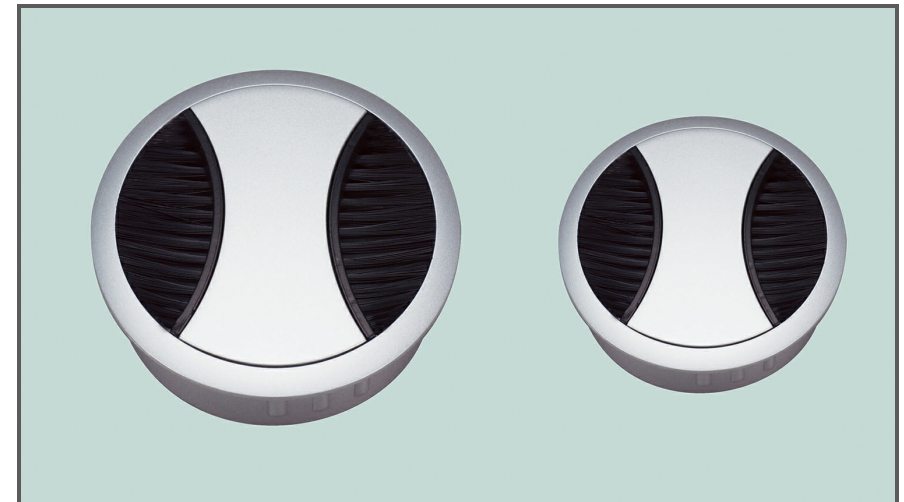

Sydney Head Office Phone: (02) 9542 4991
 Sydney Head Office Fax: (02) 9542 4662
 Brisbane 0400 494 368
 Melbourne 0409 578 885
 Auckland: 021 964 600
 Email: sales@kethy.com

Material:	Die-cast Zinc		
Article Number:	CO8235 / Hole dia / colour		
A	C	P	W
68	60	2	15
88	80	2	15
Colours available:	Brushed Nickel (BRN) Polished Chrome (PC) Satin Chrome (SCP)		