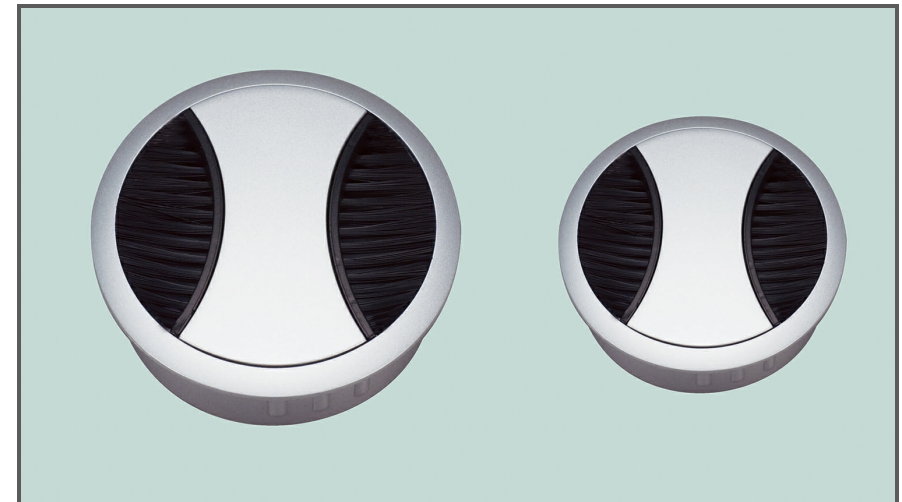

Sydney Head Office Phone: (02) 9542 4991  
 Sydney Head Office Fax: (02) 9542 4662  
 Brisbane 0400 494 368  
 Melbourne 0409 578 885  
 Auckland: 021 964 600  
 Email: sales@kethy.com

Material:	Die-cast Zinc		
Article Number:	CO8235 / Hole dia / colour		
<b>A</b>	<b>C</b>	<b>P</b>	<b>W</b>
68	60	2	15
88	80	2	15
Colours available:		Brushed Nickel (BRN) Polished Chrome (PC) Satin Chrome (SCP)	