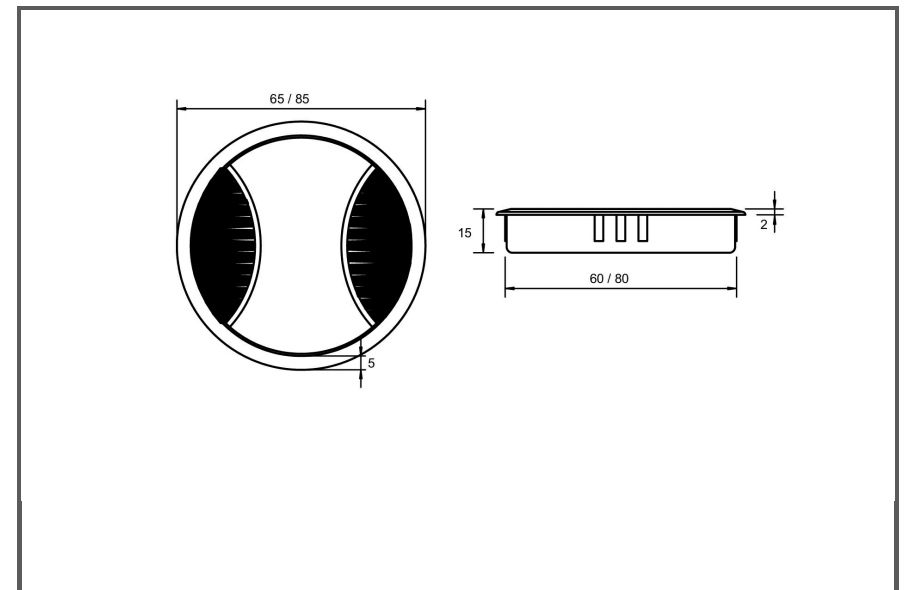

Sydney Head Office Phone: (02) 9542 4991
 Sydney Head Office Fax: (02) 9542 4662
 Brisbane 0400 494 368
 Melbourne 0409 578 885
 Auckland: 021 964 600
 Email: sales@kethy.com

Material:	Die-cast Zinc		
Article Number:	CO8235 / Hole dia / colour		
A	C	P	W
68	60	2	15
88	80	2	15
Colours available:	Brushed Nickel (BRN) Polished Chrome (PC) Satin Chrome (SCP)		