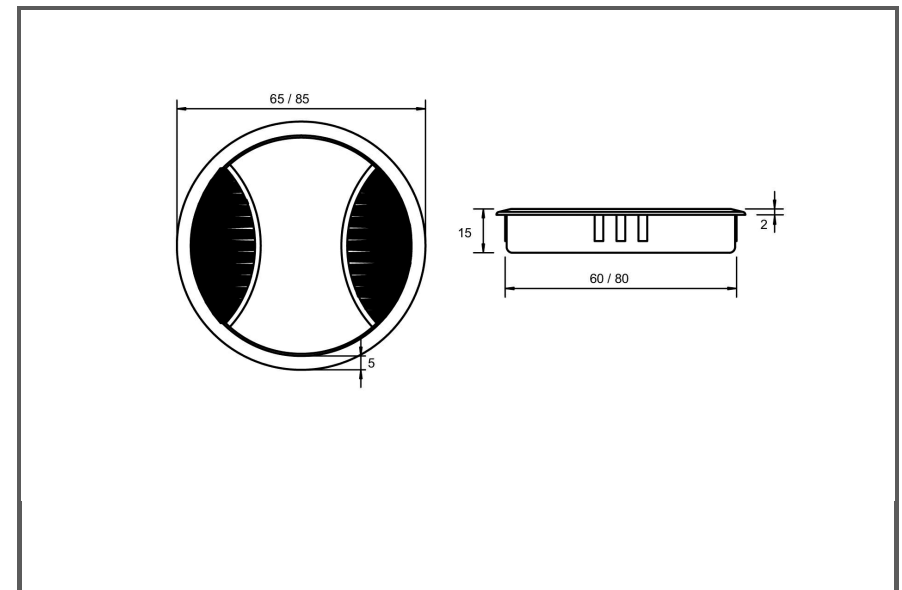

Sydney Head Office Phone: (02) 9542 4991  
 Sydney Head Office Fax: (02) 9542 4662  
 Brisbane 0400 494 368  
 Melbourne 0409 578 885  
 Auckland: 021 964 600  
 Email: sales@kethy.com

Material:	Die-cast Zinc		
Article Number:	CO8235 / Hole dia / colour		
<b>A</b>	<b>C</b>	<b>P</b>	<b>W</b>
68	60	2	15
88	80	2	15
Colours available:		Brushed Nickel (BRN) Polished Chrome (PC) Satin Chrome (SCP)	