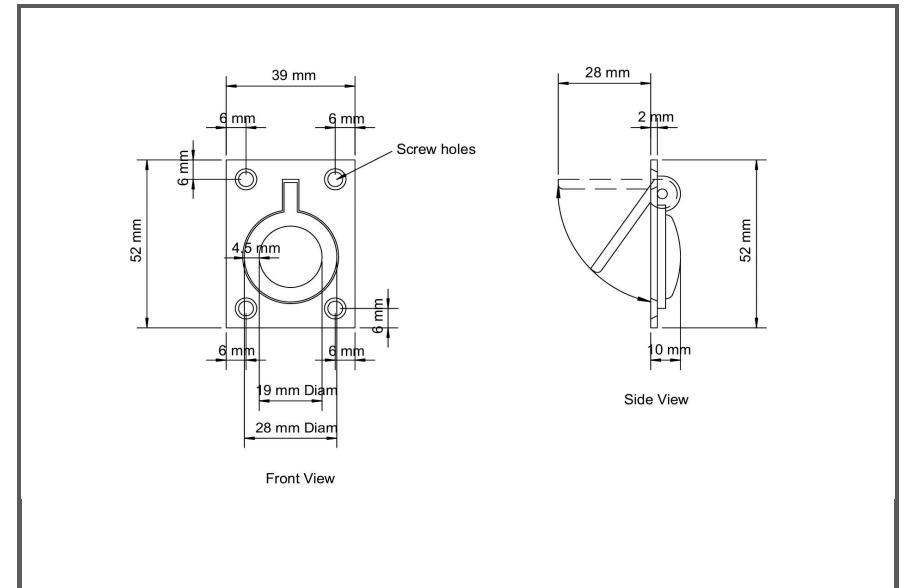

Sydney Head Office Phone: (02) 9542 4991
 Sydney Head Office Fax: (02) 9542 4662
 Brisbane 0400 494 368
 Melbourne 0409 578 885
 Auckland: 021 964 600
 Email: sales@kethy.com

| | | | |
|--------------------|---------------------------------------------------------------------------------------------------------------|----------|----------|
| Material: | Die-cast Zinc | | |
| Article Number: | D1011 / reference A /colour | | |
| | | | |
| A | C | P | W |
| 31 | 0 | 2 | 41 |
| 39 | 0 | 2 | 52 |
| 48 | 0 | 2 | 60 |
| Colours available: | Polished Chrome (PC) Satin Chrome (SAT) [Not available 39mm] Stainless Effect (SE) [Not available 39mm] | | |