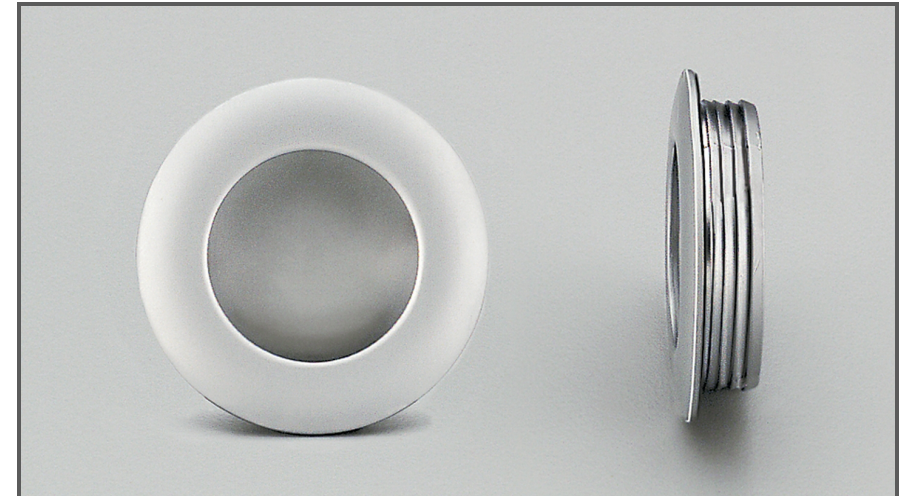

Sydney Head Office Phone: (02) 9542 4991
 Sydney Head Office Fax: (02) 9542 4662
 Brisbane 0400 494 368
 Melbourne 0409 578 885
 Auckland: 021 964 600
 Email: sales@kethy.com

Material:	Die-cast Zinc		
Article Number:	D308 / reference C / colour		
A	C	P	W
42	34	2	42
Colours available:	Polished Chrome (PC) Satin Chrome (SAT)		