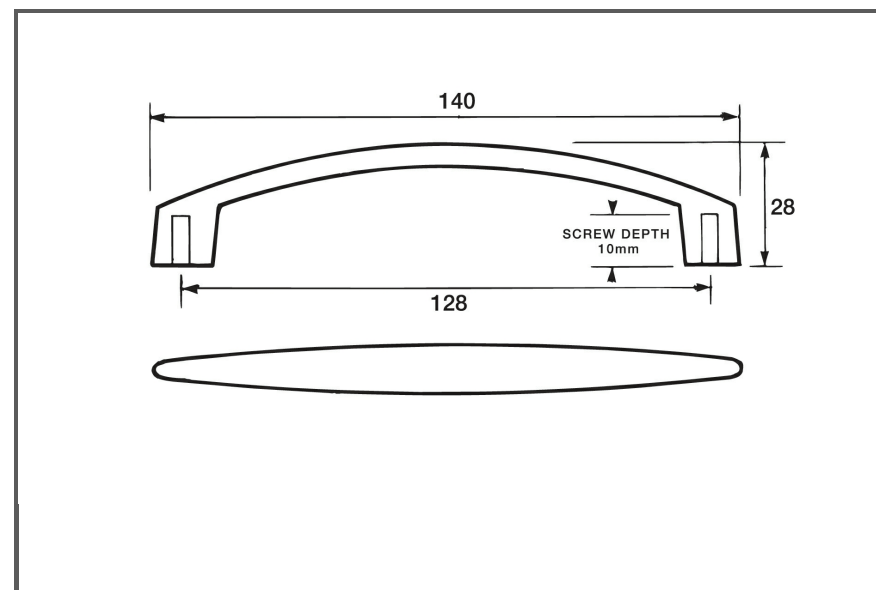

Sydney Head Office Phone: (02) 9542 4991
 Sydney Head Office Fax: (02) 9542 4662
 Brisbane 0400 494 368
 Melbourne 0409 578 885
 Auckland: 021 964 600
 Email: sales@kethy.com

Material:	Die-cast Zinc		
Article Number:	D340 / reference C / colour		
			
A	C	P	W
140	128	28	16
Colours available:	Stainless Effect (SE)		