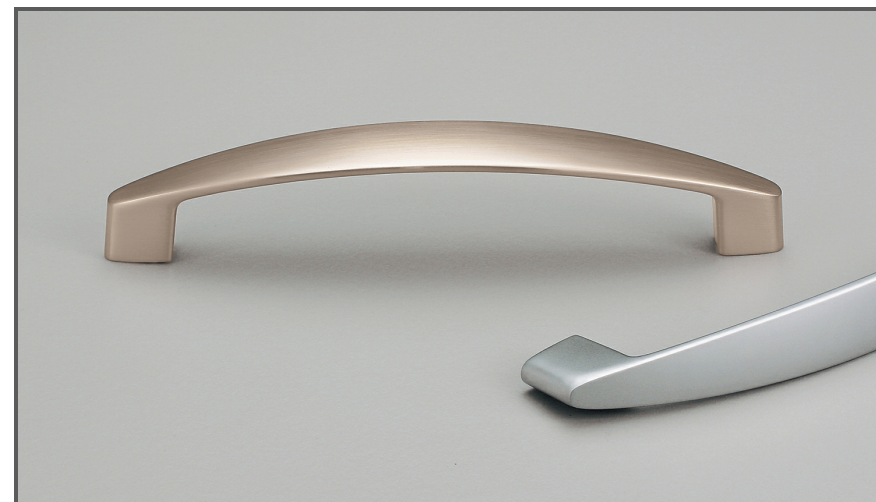

Sydney Head Office Phone: (02) 9542 4991
 Sydney Head Office Fax: (02) 9542 4662
 Brisbane 0400 494 368
 Melbourne 0409 578 885
 Auckland: 021 964 600
 Email: sales@kethy.com

Material:	Die-cast Zinc		
Article Number:	D340 / reference C / colour		
			
A	C	P	W
140	128	28	16
Colours available:	Stainless Effect (SE)		