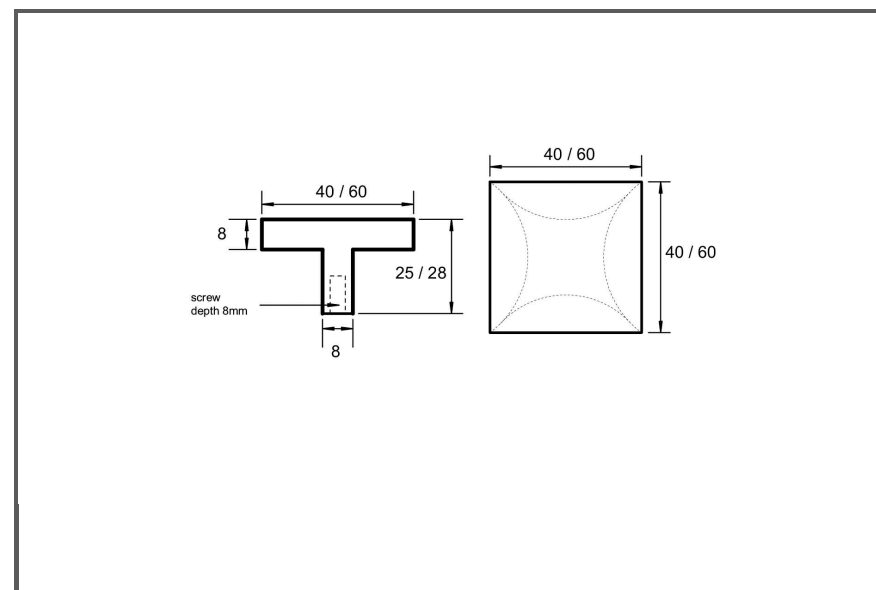

Sydney Head Office Phone: (02) 9542 4991  
 Sydney Head Office Fax: (02) 9542 4662  
 Brisbane 0400 494 368  
 Melbourne 0409 578 885  
 Auckland: 021 964 600  
 Email: sales@kethy.com

Material:	Die-cast Zinc		
Article Number:	D365 / reference A / colour		
<b>A</b>	<b>C</b>	<b>P</b>	<b>W</b>
40	32	25	40
60	32	28	60
Colours available:	Polished Chrome (PC)		