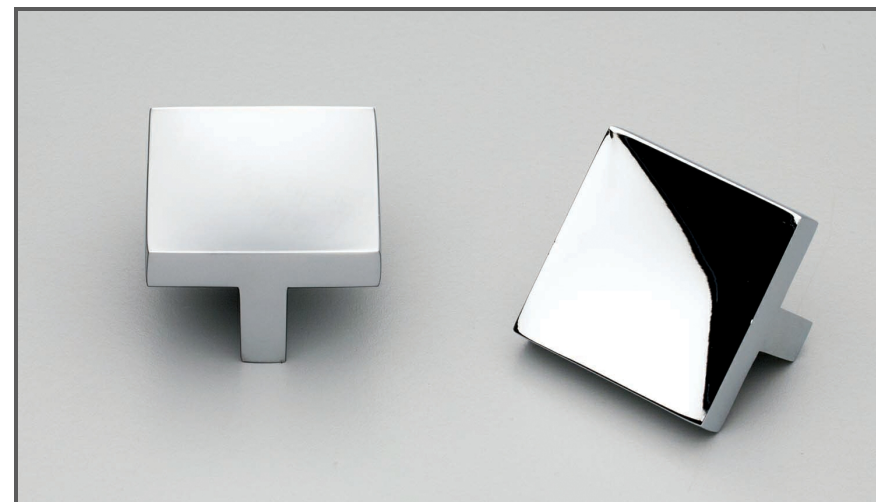

Sydney Head Office Phone: (02) 9542 4991  
 Sydney Head Office Fax: (02) 9542 4662  
 Brisbane 0400 494 368  
 Melbourne 0409 578 885  
 Auckland: 021 964 600  
 Email: sales@kethy.com

Material:	Die-cast Zinc		
Article Number:	D365 / reference A / colour		
<b>A</b>	<b>C</b>	<b>P</b>	<b>W</b>
40	32	25	40
60	32	28	60
Colours available:	Polished Chrome (PC)		