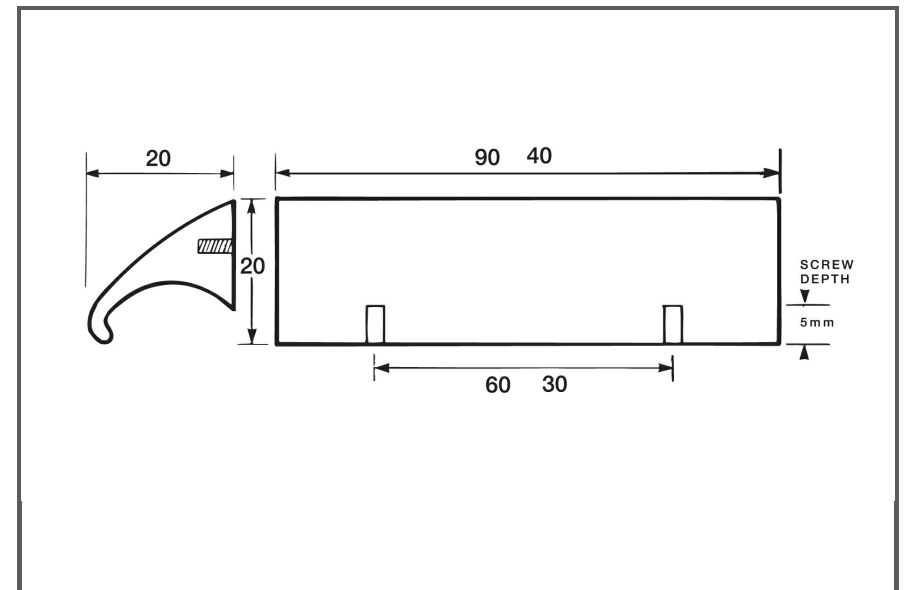

Sydney Head Office Phone: (02) 9542 4991
 Sydney Head Office Fax: (02) 9542 4662
 Brisbane 0400 494 368
 Melbourne 0409 578 885
 Auckland: 021 964 600
 Email: sales@kethy.com

Material:	Die-cast Zinc		
Article Number:	D559/ reference C / colour		
A	C	P	W
40	30	20	20
90	60	20	20
Colours available:	Alucolour (ALU) Brushed Nickel (BRN)		