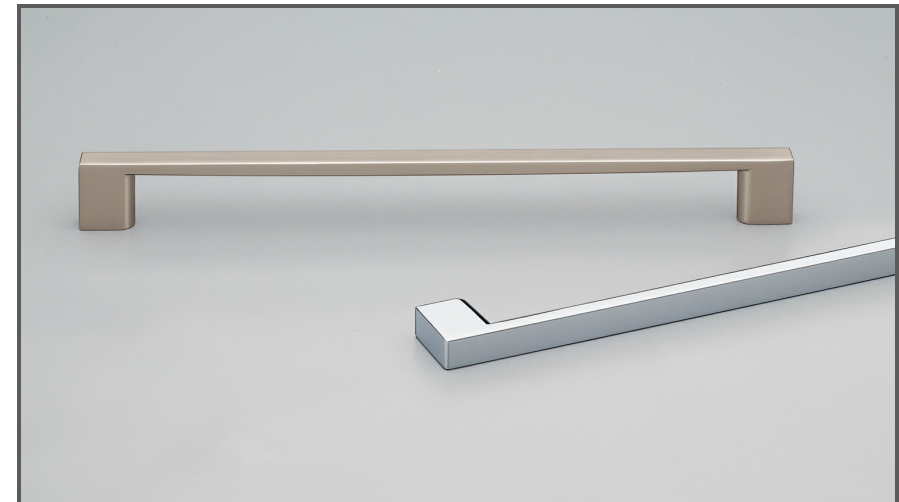

Sydney Head Office Phone: (02) 9542 4991
 Sydney Head Office Fax: (02) 9542 4662
 Brisbane 0400 494 368
 Melbourne 0409 578 885
 Auckland: 021 964 600
 Email: sales@kethy.com

Material:	Die-cast Zinc		
Article Number:	D800 reference C / colour		
A	C	P	W
140	128	21	9
205	192	21	9
238	224	21	9
366	352	21	9
Colours available:	Polished Chrome (PC) Stainless Effect (SE)		