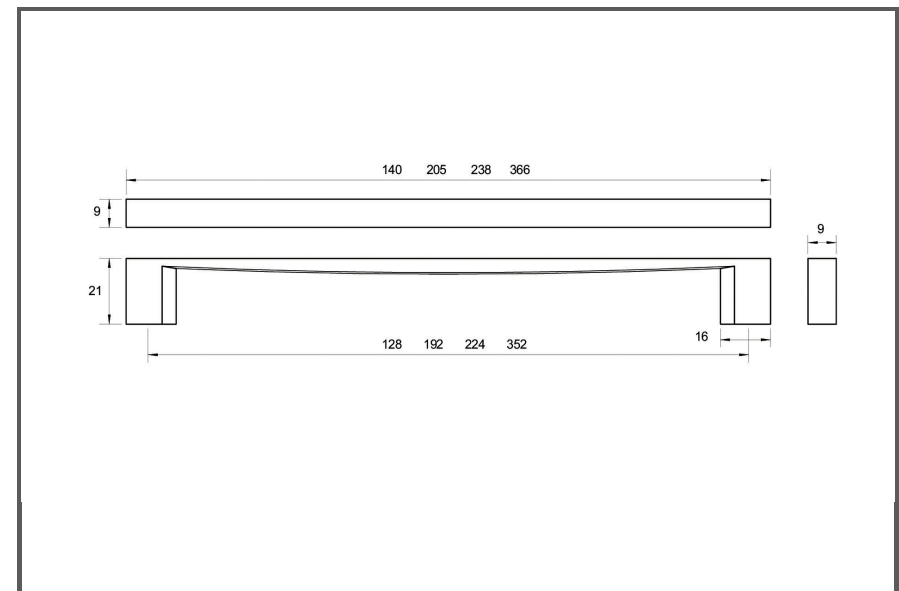

Sydney Head Office Phone: (02) 9542 4991
 Sydney Head Office Fax: (02) 9542 4662
 Brisbane 0400 494 368
 Melbourne 0409 578 885
 Auckland: 021 964 600
 Email: sales@kethy.com

Material:	Die-cast Zinc		
Article Number:	D800 reference C / colour		
A	C	P	W
140	128	21	9
205	192	21	9
238	224	21	9
366	352	21	9
Colours available:	Polished Chrome (PC) Stainless Effect (SE)		