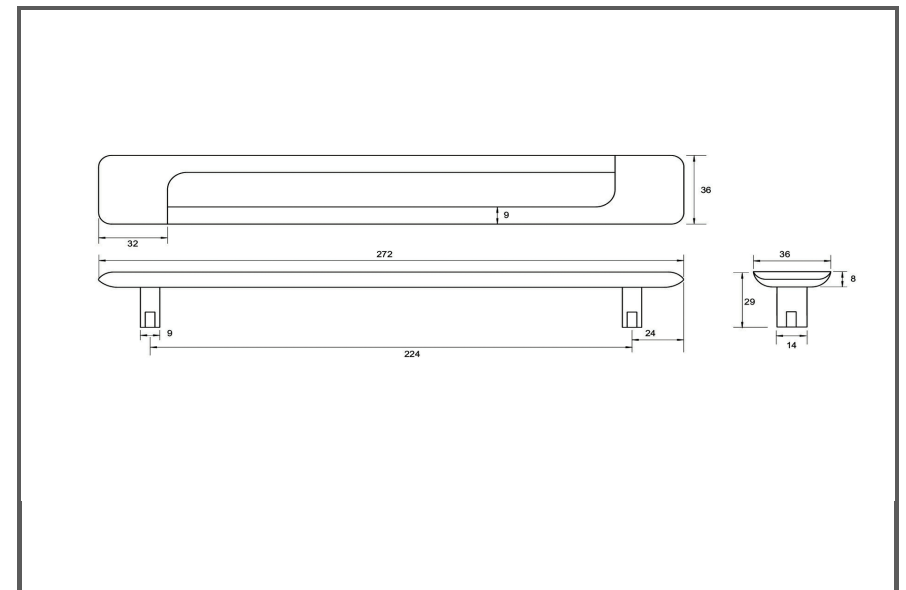

Sydney Head Office Phone: (02) 9542 4991
 Sydney Head Office Fax: (02) 9542 4662
 Brisbane 0400 494 368
 Melbourne 0409 578 885
 Auckland: 021 964 600
 Email: sales@kethy.com

Material:	Die-cast Zinc		
Article Number:	D8024 reference C / colour		
			
A	C	P	W
272	224	29	36
Colours available:	Black and Polished Chrome (BLPC)		