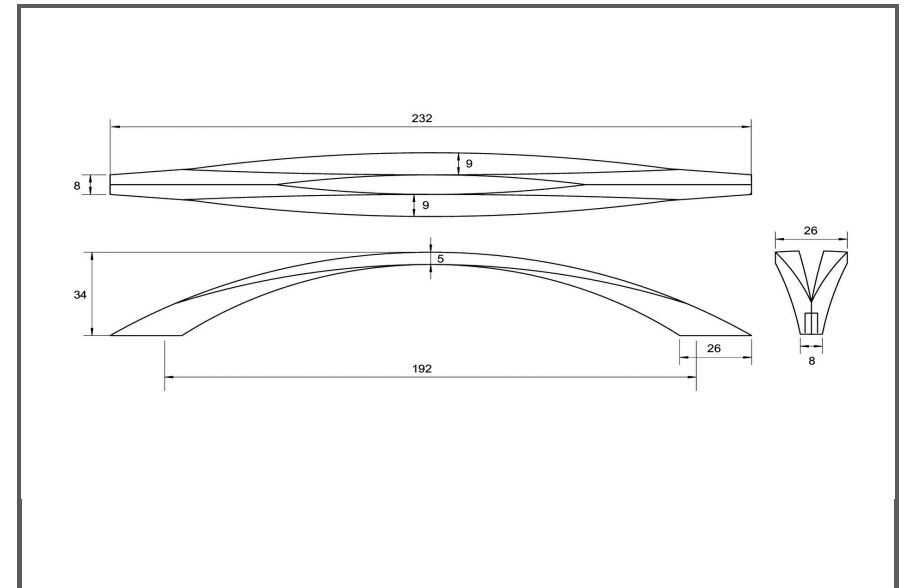

Sydney Head Office Phone: (02) 9542 4991  
 Sydney Head Office Fax: (02) 9542 4662  
 Brisbane 0400 494 368  
 Melbourne 0409 578 885  
 Auckland: 021 964 600  
 Email: sales@kethy.com

Material:	Die-cast Zinc		
Article Number:	D8028 reference C / colour		
			
<b>A</b>	<b>C</b>	<b>P</b>	<b>W</b>
232	192	34	26
Colours available:	Black and Polished Chrome (BLPC)		