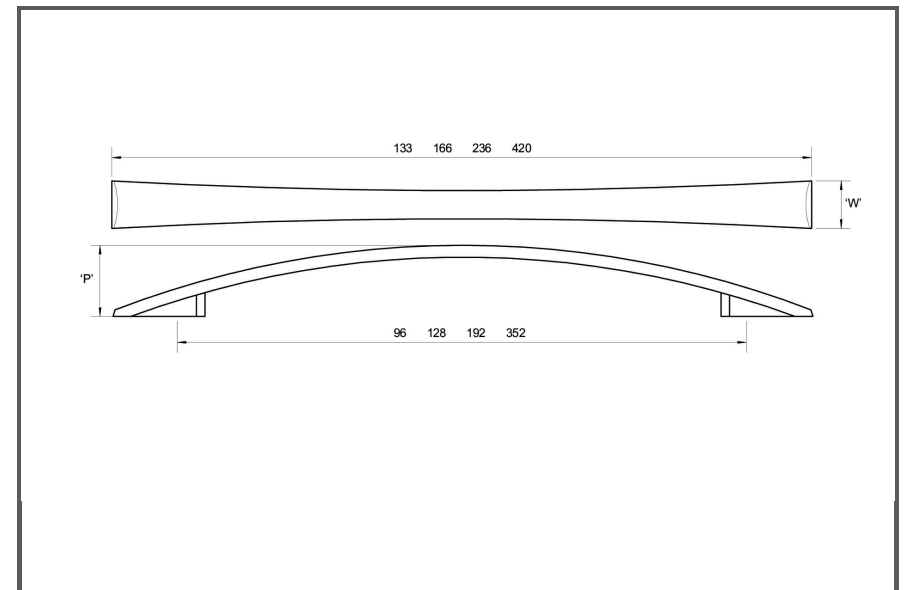

Sydney Head Office Phone: (02) 9542 4991
 Sydney Head Office Fax: (02) 9542 4662
 Brisbane 0400 494 368
 Melbourne 0409 578 885
 Auckland: 021 964 600
 Email: sales@kethy.com

Material:	Die-cast Zinc		
Article Number:	D823 reference C / colour		
A	C	P	W
133	96	22	12
166	128	20	14
236	192	24	16
Colours available:	Polished Chrome (PC) Stainless Effect (SE)		