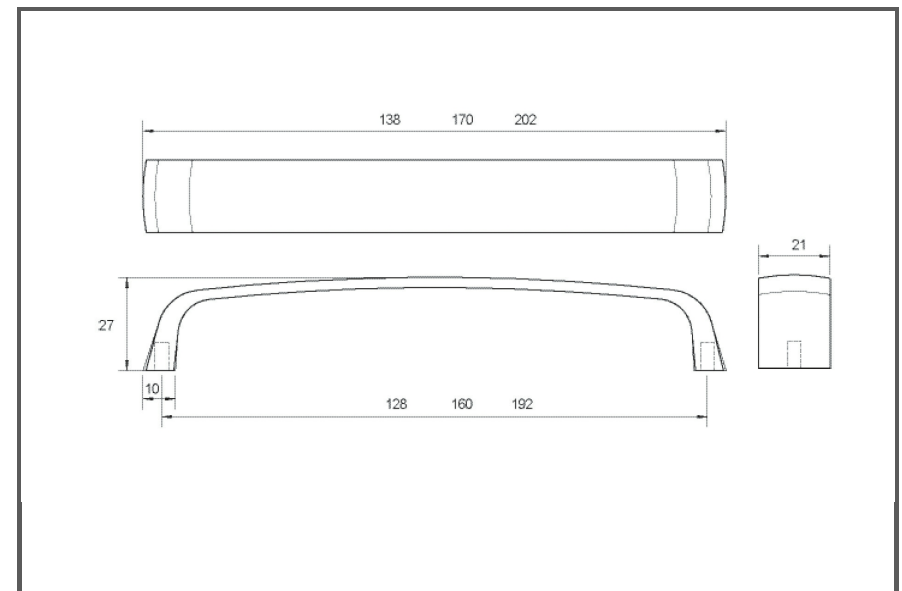

Sydney Head Office Phone: (02) 9542 4991  
 Sydney Head Office Fax: (02) 9542 4662  
 Brisbane 0400 494 368  
 Melbourne 0409 578 885  
 Auckland: 021 964 600  
 Email: sales@kethy.com

Material:	Die-cast Zinc		
Article Number:	D895 reference C / colour		
<b>A</b>	<b>C</b>	<b>P</b>	<b>W</b>
138	128	27	21
170	160	27	21
202	192	27	21
Colours available:	Black Olive (BKO) Polished Chrome (PC) Stainless Effect (SE)		