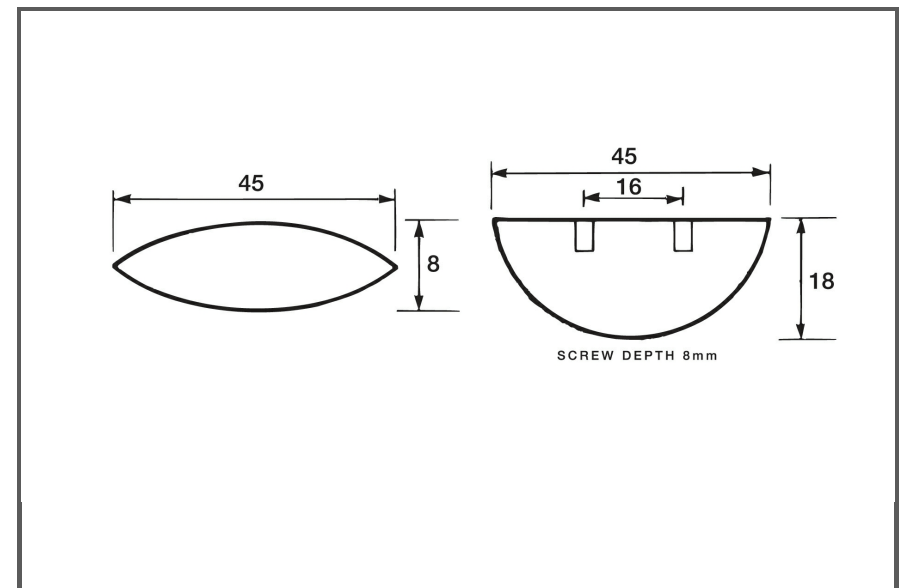

Sydney Head Office Phone: (02) 9542 4991
 Sydney Head Office Fax: (02) 9542 4662
 Brisbane 0400 494 368
 Melbourne 0409 578 885
 Auckland: 021 964 600
 Email: sales@kethy.com

Material:	Die-cast Zinc		
Article Number:	DK2045 reference C / colour		
A	C	P	W
45	16	18	8
Colours available:		Polished Chrome (PC) Satin Chrome (SAT)	