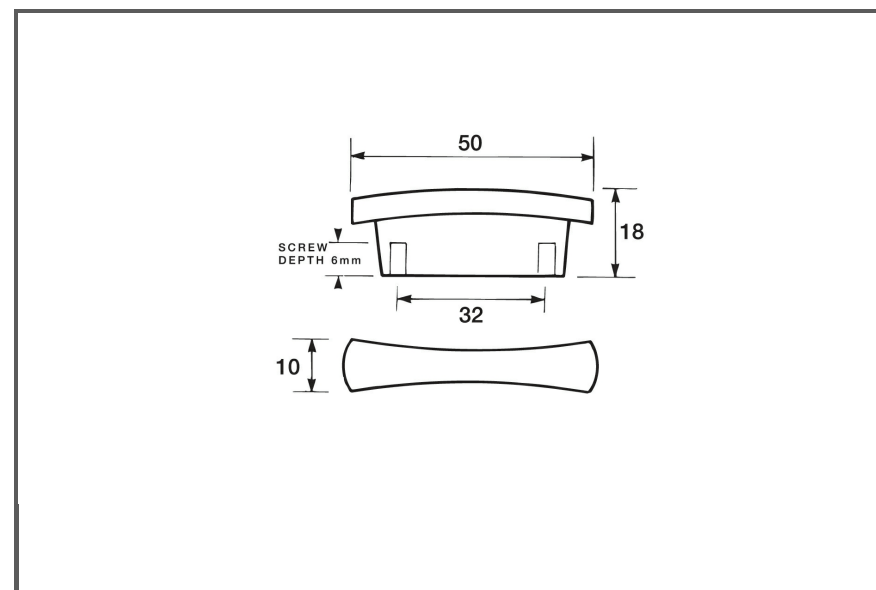

Sydney Head Office Phone: (02) 9542 4991
 Sydney Head Office Fax: (02) 9542 4662
 Brisbane 0400 494 368
 Melbourne 0409 578 885
 Auckland: 021 964 600
 Email: sales@kethy.com

Material:	Die-cast Zinc		
Article Number:	DK5450 - colour		
 $\frac{\text{diameter}}{A\varnothing}$	 C	 P	 W
A	C	P	W
50	32	18	10
Colours available:		Brushed Nickel (BRN) Polished Chrome (PC) Satin Chrome (SAT)	