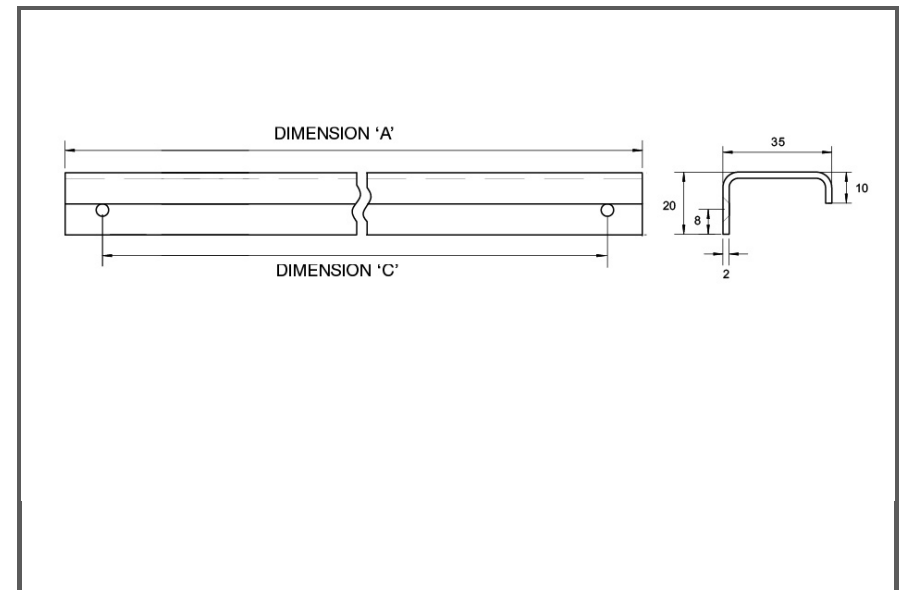

Sydney Head Office Phone: (02) 9542 4991
 Sydney Head Office Fax: (02) 9542 4662
 Brisbane 0400 494 368
 Melbourne 0409 578 885
 Auckland: 021 964 600
 Email: sales@kethy.com

Material:	Mild Steel		
Article Number:	DL2132P/ reference A / colour		
			
A	C	P	W
40	16	35 less thickness of board	10
100	64	35 less thickness of board	10
200	160	35 less thickness of board	10
300	256	35 less thickness of board	10
Colours available:	Matt Black (MBK) : Matt Graphite (GRAP) Matt Champagne (CMP)		